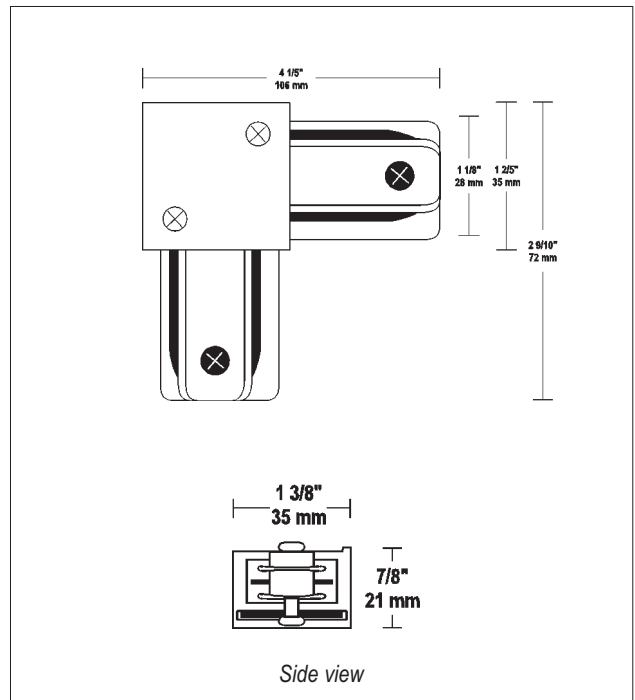

TRACK LIGHTING CONNECTORS

L-CONNECTOR

LC6102

PROJECT
FIXTURE TYPE
MODEL
LAMP
CONTACT/TELEPHONE

Specifications

Description

L-Connector, connects two track sections at 90°. Available in four colours: Black, White, Brushed Brass and Brushed Nickel.

Features

- Low profile aesthetic design
- Solid 12-gauge conductors
- 90° joint connection

Electrical

System Electrical Rating: 20A, 120V, 60Hz

Compatibility

Liteline Track system is compatible with all Liteline Track, accessories and connectors.

Dimensions & Ordering Guide

Model

LC6102-BK
LC6102-WH
LC6102-BB
LC6102-BN

Colour

Black
White
Brushed Brass
Brushed Nickel

All dimensions are in inches/ millimeters

Listings

LITELINE CORPORATION