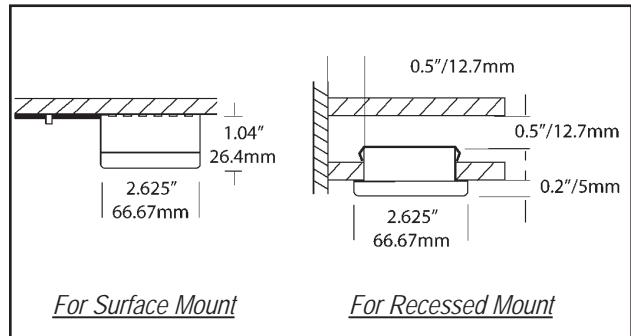

Dimensions & Ordering Guide

Model

- CL-3JC20X-BK
- CL-3JC20X-WH
- CL-3JC20X-BC
- CL-3JC20X-CH
- CL-3JC20X-GL
- CL-3JC20X-PT

Colour

- Black
- White
- Brush Chrome
- Chrome
- Gold
- Pewter

All dimensions are in inches / millimeters