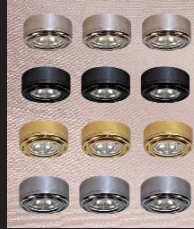

**XENON
THREE PUCK PACKS**
UNDERCABINET LIGHTING

CL-3JC20X

PROJECT
FIXTURE TYPE
MODEL
LAMP
CONTACT/TELEPHONE

Specifications

Description

Three Xenon Puck Light Fixtures, includes 3 - 20W Xenon JC Lamps, 60W transformer and wiring harness. All Xenon puck lights can be surface mounted or recessed. Should you be mounting 2 or 3 pucks with the wiring harness the maximum spacing apart is 32". Available in six colours - Black, White, Brushed Chrome, Chrome, Gold and Pewter.

Lamp Wattage / Type

- Supplied with 3 Xenon JC lamps, Bi-Pin G4 base, 20W, 12V.

Features

- Runs cooler than halogen.
- 15,000 hour average life.
(Last up to twenty times longer than halogen)
- Can replace existing halogen bulbs.
- Comes with a 6-ft. power cord and 3 light wiring harness, with 10-ft. cord.

Dimensions & Ordering Guide

Model

- CL-3JC20X-BK
- CL-3JC20X-WH
- CL-3JC20X-BC
- CL-3JC20X-CH
- CL-3JC20X-GL
- CL-3JC20X-PT

Colour

- Black
- White
- Brush Chrome
- Chrome
- Gold
- Pewter

All dimensions are in inches / millimeters