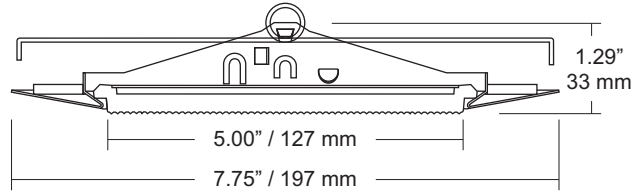

RTM6020S

6" Line Voltage Shower Trim

With Albalite Lens

Catalog # : _____
 Project : _____
 Type : _____
 Comments : _____

DESCRIPTION

The RTM6020S is a 6" aperture line voltage shower trim with Albalite lens and neoprene gasket, suitable for damp locations. The RTM6020S is used for A19 and medium base MR16 lamps. The RTM6020S is available in White.

DESIGN FEATURES

- **Shower Trim**
 - With soft spring action to hold trim in place.
- **Lamp**
 - A19, 40W Max. (for IC or Non-IC applications)
 - MR16 E26, 35W Max. (for IC or Non-IC applications)
- **Housing**
 - Designed to work with 6" recessed housings.
 - * RF6011CAT
 - * RF6021CAT
- **Listing**
 - cULus Listed.
 - Approved for wet locations.