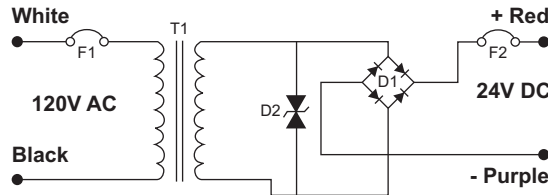

Wiring Diagram

Notes: Accessories should be ordered separately. For additional options please consult your Liteline representative. Due to our continued efforts to improve our products, product specifications are subject to change without notice.

Ordering Guide

HWB-DIM-MDC-24V-20W
20W indoor/outdoor dimmable class 2 LED magnetic driver, 24V.

See page 2 for compatible dimmers.