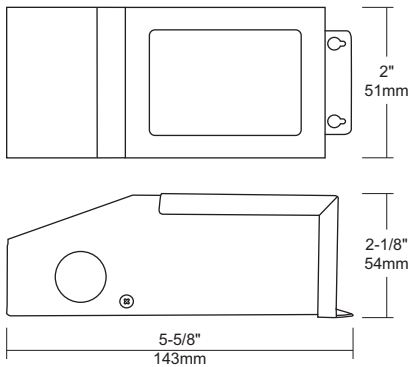

Dimensions