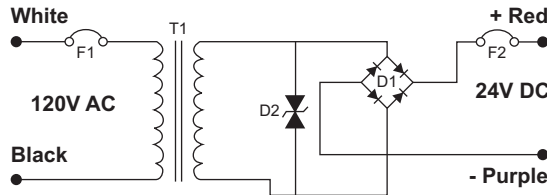

Wiring Diagram

Notes: Accessories should be ordered separately. For additional options please consult your Liteline representative. Due to our continued efforts to improve our products, product specifications are subject to change without notice.

Ordering Guide

HWB-DIM-MDC-24V-60W
60W indoor/outdoor dimmable class 2 LED magnetic driver, 24V.

See page 2 for compatible dimmers.