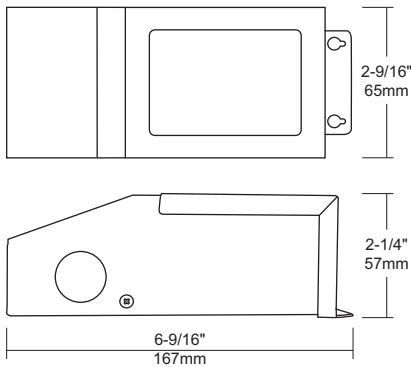

Dimensions