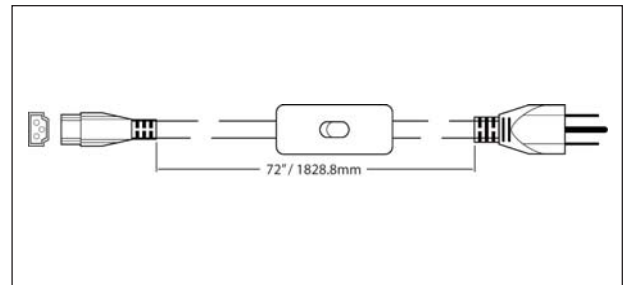

Colour

White

All dimensions are in inches / millimeters

Listings

LITELINE CORPORATION

8 Abacus Road, Brampton, Ontario, Canada L6T 5B7
Tel: 416-996-1856 • Fax: 905-794-1990 / 1-888-738-9736
E-mail: sales@liteline.com • Website: www.liteline.com

Product specifications subject to change without notice.