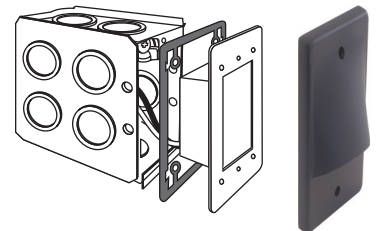

OSL-EYE1

Single Gang Vertical Eyelid Faceplate
Recessed Lighting

Job Information		
Project Name		Type
Location		
Quantity		Date
Contact/Phone		
Notes		

Features

Body Construction

Powder-coated or electroplated cast aluminum with vertical eyelid center. Available in black, brushed nickel or flat white corrosion resistant paint.

Mounting

Mounts onto single gang outdoor LED step light (OSL1020 – sold separately) with two colour matching screws (included).

Description

This vertical eyelid faceplate is used in conjunction with single gang outdoor LED step light. It casts a subtle low level floor/path lighting and creates a wash of light to steps, walls, paths or patios.

Ordering Guide

OSL-EYE1-BK
Black vertical eyelid faceplate for single gang outdoor LED step light.

OSL-EYE1-BN
Brushed nickel vertical eyelid faceplate for single gang outdoor LED step light.

OSL-EYE1-FWH
Flat white vertical eyelid faceplate for single gang outdoor LED step light.