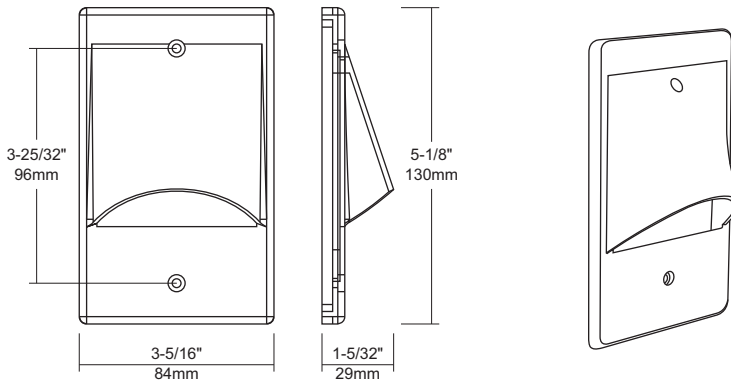

OSL-EYE1

Single Gang Vertical Eyelid Faceplate
Recessed Lighting

Job Information		
Project Name		Type
Location		
Quantity		Date
Contact/Phone		
Notes		

Features

Body Construction

Powder-coated or electroplated cast aluminum with vertical eyelid center. Available in black, brushed nickel or flat white corrosion resistant paint.

Mounting

Mounts onto single gang outdoor LED step light (OSL1020 – sold separately) with two colour matching screws (included).

Description

This vertical eyelid faceplate is used in conjunction with single gang outdoor LED step light. It casts a subtle low level floor/path lighting and creates a wash of light to steps, walls, paths or patios.