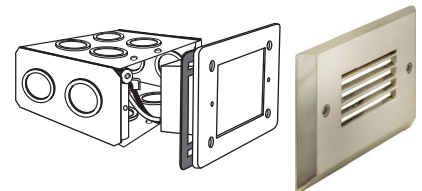

OSL-LVR1

Single Gang Horizontal Louver Faceplate
Recessed Lighting

Job Information		
Project Name		Type
Location		
Quantity		Date
Contact/Phone		
Notes		

Features

Body Construction

Powder-coated or electroplated cast aluminum with horizontal louver center. Available in black, brushed nickel or flat white corrosion resistant paint.

Mounting

Mounts onto single gang outdoor LED step light (OSL1020 – sold separately) with two colour matching screws (included).

Description

This horizontal louver faceplate is used in conjunction with single gang outdoor LED step light. It directs all light downwards, casting a low, even spread of light, adding discreet lighting to decks or outdoor steps.

Ordering Guide

OSL-LVR1-BK

Black horizontal louver faceplate for single gang outdoor LED step light.

OSL-LVR1-BN

Brushed nickel horizontal louver faceplate for single gang outdoor LED step light.

OSL-LVR1-FWH

Flat white horizontal louver faceplate for single gang outdoor LED step light.

(LED fixture sold separately)