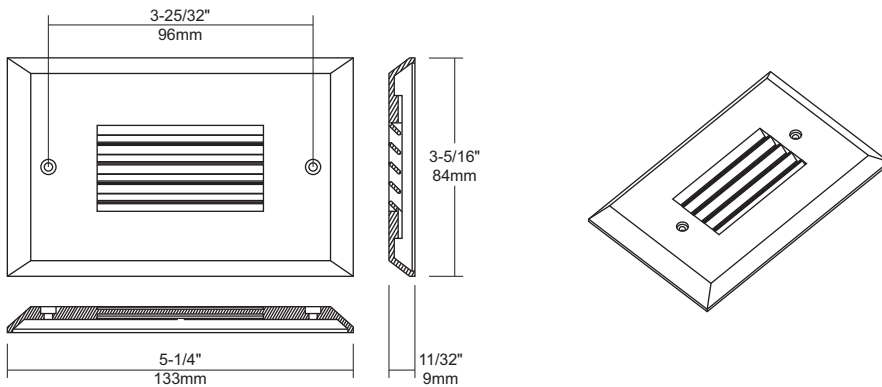

OSL-LVR1

Single Gang Horizontal Louver Faceplate
Recessed Lighting

Job Information		
Project Name		Type
Location		
Quantity		Date
Contact/Phone		
Notes		

Features

Body Construction

Powder-coated or electroplated cast aluminum with horizontal louver center. Available in black, brushed nickel or flat white corrosion resistant paint.

Mounting

Mounts onto single gang outdoor LED step light (OSL1020 – sold separately) with two colour matching screws (included).

Description

This horizontal louver faceplate is used in conjunction with single gang outdoor LED step light. It directs all light downwards, casting a low, even spread of light, adding discreet lighting to decks or outdoor steps.

Ordering Guide

OSL-LVR1-BK

Black horizontal louver faceplate for single gang outdoor LED step light.

OSL-LVR1-BN

Brushed nickel horizontal louver faceplate for single gang outdoor LED step light.

OSL-LVR1-FWH

Flat white horizontal louver faceplate for single gang outdoor LED step light.

(LED fixture sold separately)