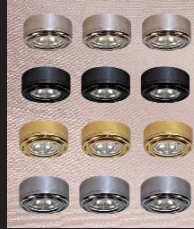

XENON THREE PUCK PACKS

UNDERCABINET LIGHTING

CL-3JC20X

PROJECT
FIXTURE TYPE
MODEL
LAMP
CONTACT/TELEPHONE

Specifications

Description

Three Xenon Puck Light Fixtures, includes 3 - 20W Xenon JC Lamps, 60W transformer and wiring harness. All Xenon puck lights can be surface mounted or recessed. Should you be mounting 2 or 3 pucks with the wiring harness the maximum spacing apart is 32". Available in six colours - Black, White, Brushed Chrome, Chrome, Gold and Pewter.

Lamp Wattage / Type

- Supplied with 3 Xenon JC lamps, Bi-Pin G4 base, 20W, 12V.

Features

- Runs cooler than halogen.
- 15,000 hour average life.
  (Last up to twenty times longer than halogen)
- Can replace existing halogen bulbs.
- Comes with a 6-ft. power cord and 3 light wiring harness, with 10-ft. cord.

Input/Output

- 120V AC/12V AC

Transformer

- 60W solid state electronic transformer provides noise-free voltage reduction and operation.

Accessories

- See Liteline Catalogue/Illustrated List Price Schedule for details.

Dimensions & Ordering Guide

Model

CL-3JC20X-BK
CL-3JC20X-WH
CL-3JC20X-BC
CL-3JC20X-CH
CL-3JC20X-GL
CL-3JC20X-PT