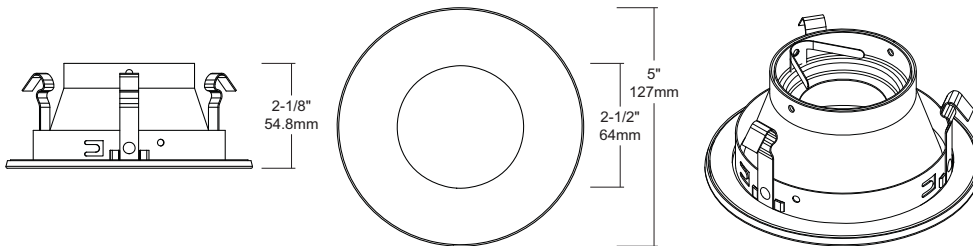

HV4-TH4013

4" Shower Trim with Frosted Glass Lens
Recessed Lighting

Job Information		
Project Name		Type
Location		
Quantity		Date
Contact/Phone		
Notes		

Features

Trim

Constructed of stamped steel with a spun aluminum reflector, HV4-TH4013 is a 4" shower trim with a frosted glass lens and neoprene gasket. Suitable for wet location. Available in White, Brushed Nickel, Chrome and Flat White finishes.

Mounting

Three pressure clips provide enhanced rigidity within the housing.

Lamps

- MR16 (GU5.3 base), 35W max., 12V.
- MR16 (E26 base) 35W max. 120V.

SPECIFICATION	
Aperture	4"
Application	Recessed
Approved Location	Wet
Lamp Loading	Rear Loading
Lamp Type	MR16
Lens Type	Frosted
Material	Steel
Max. Watt	35
Trim Style	Shower

Description

The HV4-TH4013 is a 4" shower trim with frosted glass lens and neoprene gasket suitable for wet locations. Available in White, Brushed Nickel, Chrome and Flat White finishes.

Notes: For additional options please consult your Liteline representative. Due to our continued efforts to improve our products, product specifications are subject to change without notice.