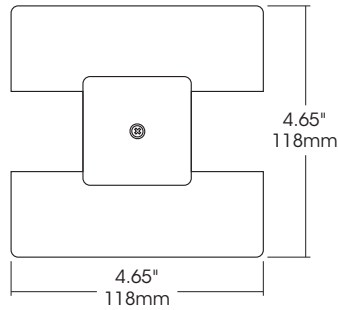

ATKP08

Center Feed

Catalog # : _____
Project : _____
Type : _____
Comments : _____

DESCRIPTION

J-Style Center Feed - provides power anywhere along the track from junction box, includes canopy cover. Available in three colours: Black, White, and Brushed Nickel.

DESIGN FEATURES

• **Features**

- Low profile aesthetic design.
- Solid 12-gauge conductors.
- Mounting hardware included.

• **Electrical**

- System Electrical Rating: 20A, 120V, 60Hz.

• **Compatibility**

- Track system is compatible with all Juno® and A-line® Style Track, accessories and connectors.

Ordering Information

* Juno® is a registered trademark of Juno Lighting.
* Halo® is a registered trademark of Cooper Industries, Inc.

Cat. No.	Finish
-- ATKP08	-- -WH : White -BK : Black -BN : Brushed Nickel

Example : ATKP08-WH

Liteline Corporation
8 Abacus Road, Brampton, ON
L6T 5B7

Tel: 416-996-1856
Fax: 905-794-1990

Email: sales@liteline.com
Website: liteline.com