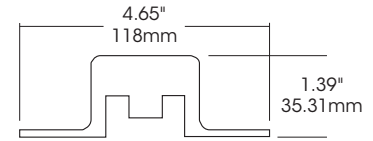

ATKP08

Center Feed

Catalog # : _____
Project : _____
Type : _____
Comments : _____