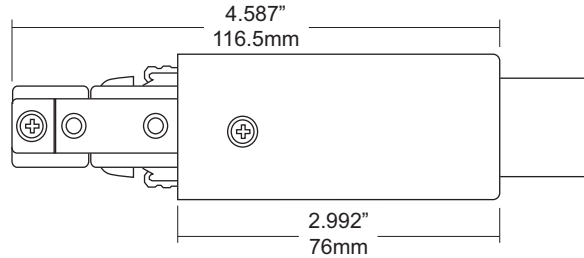

ATKP06

Live End Conduit Feed

Catalog # : _____

Project : _____

Type : _____

Comments : _____

DESCRIPTION

Live End conduit feed (7/8" knockout) for top or end feed. Available in three colours: Black, White and Brushed Nickel.

DESIGN FEATURES

• **Features**

- Low profile aesthetic design.
- Solid 12-gauge conductors.

• **Electrical**

- System Electrical Rating: 20A, 120V, 60Hz.

• **Compatibility**

- Track system is compatible with all Juno® and A-line® Style Track, accessories and connectors.