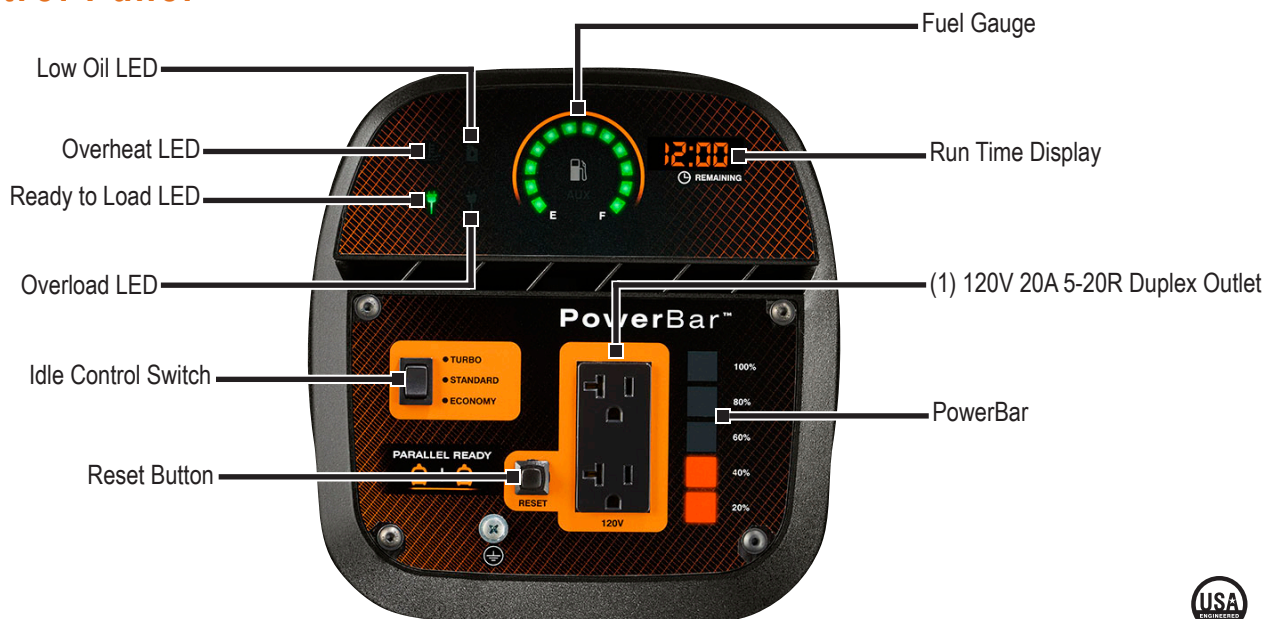

Control Panel