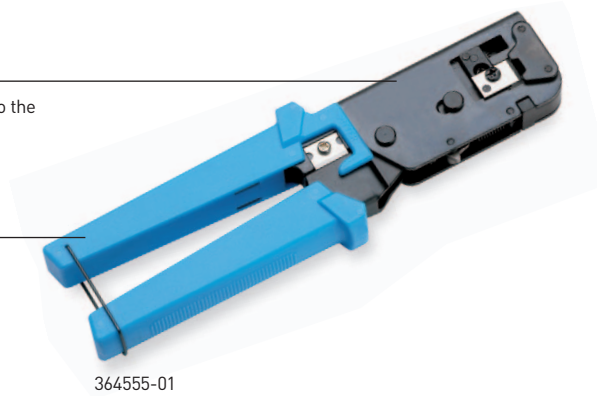

On-Q/Legrand® Home Systems Installation Tools

Whether you're crimping, tightening, terminating or stripping, On-Q offers all of the professional quality tools you need on the job site.

EZ-RJ45 MODULAR PLUG HAND TOOL

Used to terminate Cat 5e cable to the EZ-RJ45 Modular Plug.

Convenient trimmer trims cable in a single motion.

Simplify terminations. The EZ Crimp Plug allows wires to be inserted through the plug. Wires extending out make it easy to verify wire sequence.

RELATED PRODUCTS

	<p>RADIAL TAPER COMPRESSION TOOL 364247-01</p>		<p>RG-6 COAX STRIPPER 362721-02</p>		<p>Cat 5e STRIP AND FIT TOOL 363292-01</p>
--	--	--	---	--	--

INSTALLATION TOOLS

PART #	DESCRIPTION
364247-01	Radial Taper Compression Tool
364347-01	Extended Coax Connector Wrench
364346-01	Coax Flaring and Insertion Tool
363291-01	Coax Hex Crimp Tool
362721-02	RG-6 Coax Stripper
362863-02	Replacement Blade Cartridge, Coax Stripper
364276-01	UTP/Coax Cable Tester w/Remote
364340-01	Replacement RJ45 Jumpers with UTP Tester
364277-01	Tone Probe Tester
363293-01	110 Punchdown Tool, Impact

PART #	DESCRIPTION
364378-01	Palm Tool – Vertical-Style RJ45
364406-01	High-Performance RJ45 Modular Plug Hand Tool
364685-01	Mini Coax Stripper
364687-01	Mini Coax Stripper Replacement Blades
364579-01	AnyPort Express Coax Crimp Tool
364555-01	EZ-RJ45 Modular Plug Hand Tool
364646-01	EZ-RJ45 Tool Replacement Blade (2 Pack)
364710-01	Express Universal Compression Tool
364483-01	Basic Installation Video
363292-01	Cat 5e Strip and Fit Tool