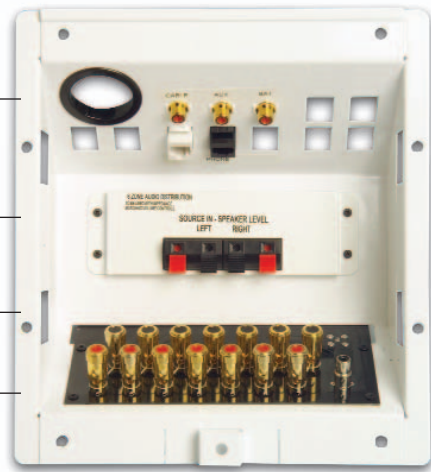

## HOME ENTERTAINMENT CONNECTION CENTERS

Features connections for CATV, digital satellite and auxiliary video input; and telecom connections for data and telephone.

Speaker connections for complete 5.1, 6.1 or 7.1 surround sound home theater systems.

Telecom connections for data and telephone.

Video connections for CATV, digital satellite and auxiliary video input devices.

364676-02

Accepts inserts for many other applications.

### FEATURES

- Connections for front, side, rear and center speakers and sub woofers.
- Rugged metal pre-wire bracket mounts on standard 16" on-center studs.
- Features an installer side and a user side that require no tools.
- Provides four openings for On-Q AnyPort Outlet inserts for custom applications.
- White, ready-to-use cover (that can also be painted to fit any décor) allows wires to pass through while concealing all unsightly connections.

## RELATED PRODUCTS

HECC 7.1, BASIC

364676-03

HECC ROUGH-IN BRACKET

364581-01