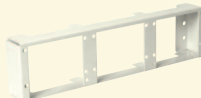

ON-Q MODULE TO
GREYFOX MOUNTING
PLATE
F9002

THREE-BAY MODULE
MOUNTING BRACKET
F7510