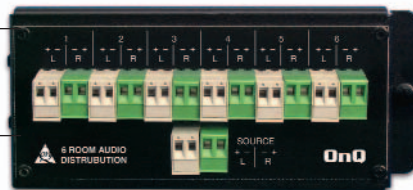

evōQ™ 1000 SERIES, 6.5" IN-WALL AND IN-CEILING SPEAKER

Feature poly fiber woofers, PEI mylar tweeters and foam gaskets to minimize vibration and provide air-tight seal.

Frequency response is 60 Hz to 20 KHz. RMS power is 50 W, with peak power handling reaching 100 W.

- Attractive white finish with grill, included, can be painted to match any décor.

364765-02
In-Wall

364764-02
In-Ceiling

Suitable for moisture rich environments.

evōQ™ 1000 SERIES SPEAKERS

PART #	DESCRIPTION	FREQUENCY	EFFICIENCY	POWER RMS / PEAK	IMPEDANCE	TWEETER	WOOFER
364765-02	6.5" In-Wall Speaker (pair)	60 Hz to 20 Hz	90 dB	50 W / 100 W	8 Ohms	0.75" Mylar	6.5" Poly
364764-02	6.5" In-Ceiling Speaker (pair)	60 Hz to 20 Hz	90 dB	50 W / 100 W	8 Ohms	0.75" Mylar	6.5" Poly

IMPEDANCE AUDIO DISTRIBUTION

Provides color-coded connections for up to six sets of speakers with impedance.

Features removable connectors for easy wire termination.

364454-01

364769-01

- 75 W RMS volume control runs impedance matching through jumpers on the back.
- Allows sets of speakers (2x 4x 8x) to be added without loss of volume control.