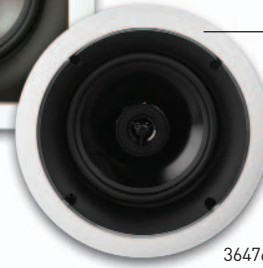

On-Q/Legrand® Home Systems evōQ™ 1000 Series Speakers

evōQ™ 1000 Series Speakers bring whole-house audio distribution to a price point that any buyer can afford — without sacrificing quality sound. In fact, these speakers rank among the highest in value in their price range on today's market. Sold in pairs, the high-efficiency speakers install in a snap by utilizing self-centering screw heads and can be used with On-Q Pre-Construction Brackets.

evōQ™ 1000 SERIES, 6.5" IN-WALL AND IN-CEILING SPEAKER

Feature poly fiber woofers, PEI mylar tweeters and foam gaskets to minimize vibration and provide air-tight seal.

Frequency response is 60 Hz to 20 KHz. RMS power is 50 W, with peak power handling reaching 100 W.

- Attractive white finish with grill, included, can be painted to match any décor.

364765-02
In-Wall

364764-02
In-Ceiling

Suitable for moisture rich environments.

evōQ™ 1000 SERIES SPEAKERS

PART #	DESCRIPTION	FREQUENCY	EFFICIENCY	POWER RMS / PEAK	IMPEDANCE	TWEETER	WOOFER
364765-02	6.5" In-Wall Speaker (pair)	60 Hz to 20 Hz	90 dB	50 W / 100 W	8 Ohms	0.75" Mylar	6.5" Poly
364764-02	6.5" In-Ceiling Speaker (pair)	60 Hz to 20 Hz	90 dB	50 W / 100 W	8 Ohms	0.75" Mylar	6.5" Poly

IMPEDANCE AUDIO DISTRIBUTION

Provides color-coded connections for up to six sets of speakers with impedance.

Features removable connectors for easy wire termination.

364454-01

364769-01

- 75 W RMS volume control runs impedance matching through jumpers on the back.
- Allows sets of speakers (2x 4x 8x) to be added without loss of volume control.