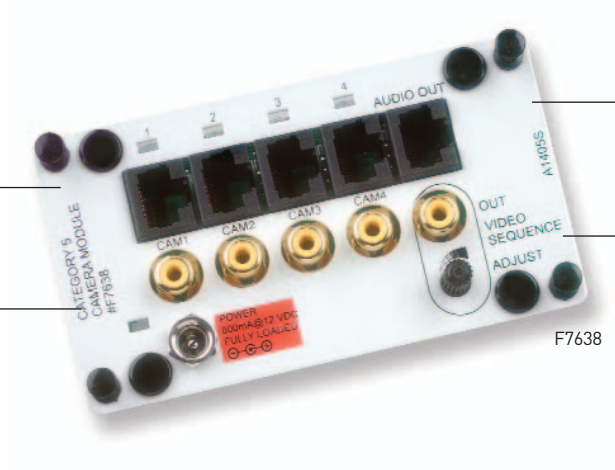

On-Q/Legrand® Home Systems Category 5 Camera Monitoring

Pass & Seymour

CATEGORY 5 CAMERA MODULE

One wire installation — power, video and audio share one Cat 5 cable.

Supports up to four Cat 5 On-Q cameras with the ability to easily convert any Cat 5 outlet in the home to support a security camera.

On-board sequencing of up to four camera images change sequence time from 1-60 seconds.

Combine all four cameras on a single output.

RELATED PRODUCTS

CAMERA MICROPHONE
F7642

BULLET CAMERA B&W
F2284
(See Page O-84)

QUAD TILER
F1014

CATEGORY 5 CAMERA MODULE

PART #	DESCRIPTION	INPUTS
F7638	Category 5 Camera Module	4

CAMERA ACCESSORIES

PART #	DESCRIPTION
F7642	Camera Microphone
F1014	Quad Tiler, B&W With Cables & Mounting Bracket
F2217	RCA to RCA Patch Cable, 90 Degree
F2218	RCA to RCA "Y" Splitter Cable, 90 Degree
F2221	Category 5 Mic Cable (RJ45 to Quad RCA Audio)
F2213	BNC to RCA Cables (Pack of 5)
F1001	1 Channel Modulator
F1003	3 Channel Modulator