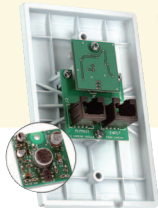

On-Q/Legrand® Home Systems Category 5 Camera Monitoring

Pass & Seymour

CATEGORY 5 CAMERA MODULE

One wire installation — power, video and audio share one Cat 5 cable.

Supports up to four Cat 5 On-Q cameras with the ability to easily convert any Cat 5 outlet in the home to support a security camera.

On-board sequencing of up to four camera images change sequence time from 1-60 seconds.

Combine all four cameras on a single output.

RELATED PRODUCTS

CAMERA MICROPHONE
F7642

BULLET CAMERA B&W
F2284
(See Page O-84)

QUAD TILER
F1014

CATEGORY 5 CAMERA MODULE

PART #	DESCRIPTION	INPUTS
F7638	Category 5 Camera Module	4

CAMERA ACCESSORIES

PART #	DESCRIPTION
F7642	Camera Microphone
F1014	Quad Tiler, B&W With Cables & Mounting Bracket
F2217	RCA to RCA Patch Cable, 90 Degree
F2218	RCA to RCA "Y" Splitter Cable, 90 Degree
F2221	Category 5 Mic Cable (RJ45 to Quad RCA Audio)
F2213	BNC to RCA Cables (Pack of 5)
F1001	1 Channel Modulator
F1003	3 Channel Modulator