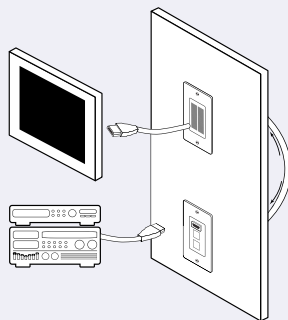

PRE-CONFIGURED HOME THEATER STRAPS

PRODUCT 5.1 Home Theater Strap 	PART # F9004-BK F9004-BR F9004-IV F9004-LA F9004-WH	PRODUCT HDMI 2-Port Strap 	PART # WP1011-BK WP1011-LA WP1011-WH
PRODUCT 2 Speaker Connection Strap  <p>Pair with F9004 Home Theater Strap for 7.1 Home Theater sound!</p>	PART # F9005-BK F9005-BR F9005-IV F9005-LA F9005-WH	PRODUCT Component Video/Digital Audio Strap  <p>Send component video and 5.1 digital audio over a single Cat 5e cable!</p>	PART # WP1010-BK WP1010-LA WP1010-WH
PRODUCT Single Speaker Connection Strap 	PART # F9006-BK F9006-BR F9006-IV F9006-LA F9006-WH	PRODUCT Cable Access Strap 	PART # WP1014-WH

WIRING DIAGRAM

INSTALLATION AT-A-GLANCE HD CONNECTIVITY FOR FLAT PANELS

1. Install the Cable Access Strap in a single gang box behind the flat panel TV.
2. Install the HDMI 2-Port Strap in a single gang box behind the video source, such as a DVD player.
3. Connect an HDMI cable to the back of the TV.
4. Run the cable through the Cable Access Strap and behind the wall to connect to the back of the HDMI coupler.
5. Connect an HDMI cable from the video source to the front of the HDMI Strap.