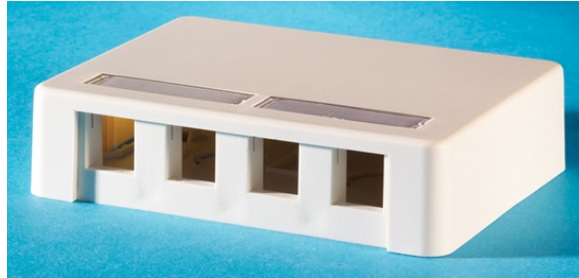

Surface mount box, holds four Keystone jacks or modules

OR-KSSMB4

TechChoice surface mount boxes are compatible with Wiremold Eclipse raceway.

features & benefits

specifications

General Info

Color: Fog white
Footprint: Keystone
Product Series: TechChoice
Type: Plates and Boxes