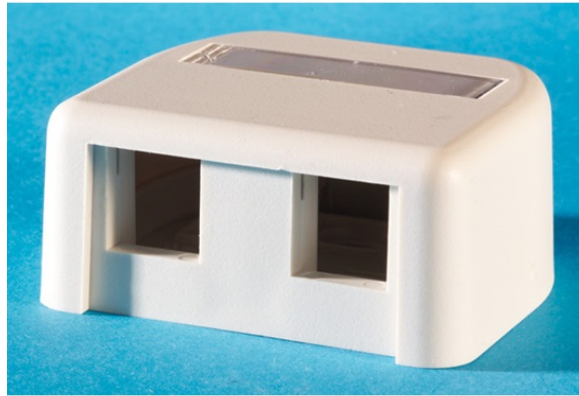

Surface mount box, holds two Keystone jacks or modules

OR-KSSMB2

TechChoice surface mount boxes are compatible with Wiremold Eclipse raceway.

features & benefits

specifications

General Info

Color: Fog white
Footprint: Keystone
Product Series: TechChoice
Type: Plates and Boxes