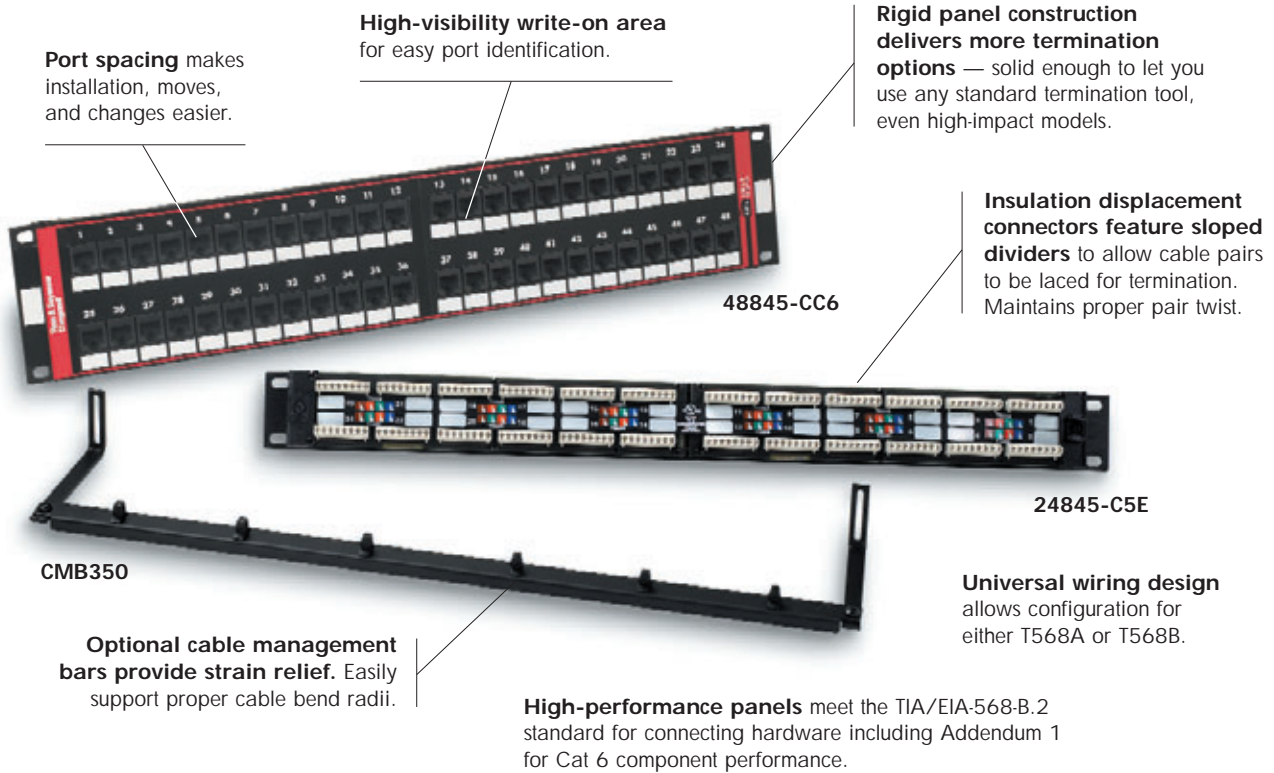

Commercial Network Wiring Universal Patch Panels

Catalog Number	Description	Dimensions (W x H)	Rack Units
Category 6 Universal Patch Panels			
12845-CC6	12-port patch panel T568A/B Universal Wiring	19" x 1.75"	1
24845-CC6	24-port patch panel T568A/B Universal Wiring	19" x 1.75"	1
48845-CC6	48-port patch panel T568A/B Universal Wiring	19" x 3.50"	2
96845-CC6	96-port patch panel T568A/B Universal Wiring	19" x 7"	4
CMB-C6	Cable management bar for use with Category 6 Universal Patch Panels	17" W x 2.5" D	
Category 5e Universal Patch Panels			
12845-C5E	12-port patch panel T568A/B Universal Wiring	19" x 1.75"	1
24845-C5E	24-port patch panel T568A/B Universal Wiring	19" x 1.75"	1
48845-C5E	48-port patch panel T568A/B Universal Wiring	19" x 3.50"	2
72845-C5E	72-port patch panel T568A/B Universal Wiring	19" x 5.25"	3
96845-C5E	96-port patch panel T568A/B Universal Wiring	19" x 7"	4
CMB200 CMB350 CMB500	Cable management bar for use with Category 5e Universal Patch Panels	17.5" W x 2" D 17.5" W x 3.5" D 17.5" W x 5" D	

One rack unit = 1.75" H

cULus Listed. File No. E143238 Meets FCC Part 68.