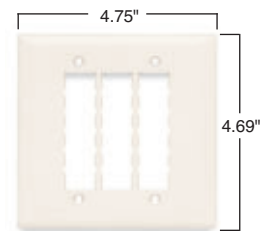

Better coverage, with an extra 3/16" more width and height than standard plates to reduce time-consuming drywall rework.

Flexible modular design accepts any combination of P&S Innovate jack modules for fast, easy configuration.

Virtually unbreakable construction features patent-pending reinforcing ribs for enhanced rigidity.

TPD4-LA
S58-LA
SFF-LA

C5EF-LA

C25E2F-LA

SF326-LA

HOF326-LA

TPD1-LA

TPD9-LA