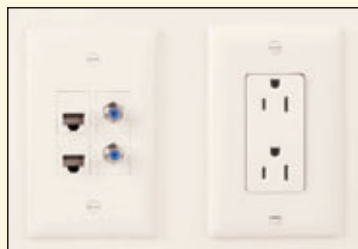

APPLICATION TIP

The perfect match for TradeMaster wiring device wall plates.

Looking to specify network wiring devices that are 100 percent aesthetically compatible with your other wiring devices? Now you can, with the TradeMaster line. The same colors. The same finishes. The same sophisticated contours. The same dimensions. And because TradeMaster power wiring wall plates are available in a full range of colors and types, you don't have to compromise anywhere appearance is important.