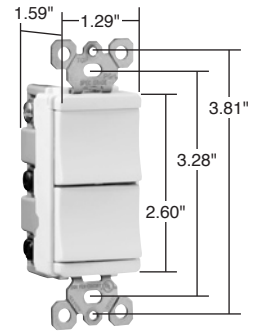

Switches TradeMaster® Decorator Combination Switches

15A, 120VAC

Pass & Seymour

Features

- Impact-resistant face and body.
- Fully rounded back body protects wires from being damaged by sharp edges.
- Clear identification of circuits.
- External screw-pressure-plate back and side wired. Accepts #12 and #14 AWG.
- Ground screw position under the end of the strap minimizes the risk of contact.
- Full wraparound metal strap with lock-in tabs.
- Patented split circuit tab – easily accessible, and can be reinstalled without a tool.
- Unique “Up/Down” switches match the look and feel of standard Decorator switches.
- Largest breadth of 15 amp offering.
- All screws are tri-drive.
- Tamper-resistant version features dual mechanical shutter system to help prevent insertion of foreign objects (see Page A-22).