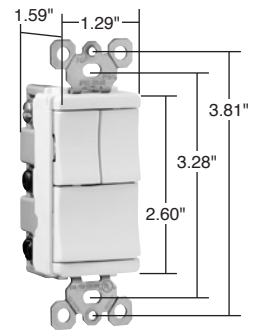

Switches TradeMaster® Decorator Combination Switches

15A, 120VAC

Pass & Seymour

Features

- Impact-resistant face and body.
- Fully rounded back body protects wires from being damaged by sharp edges.
- Clear identification of circuits.
- External screw-pressure-plate back and side wired. Accepts #12 and #14 AWG.
- Ground screw position under the end of the strap minimizes the risk of contact.
- Full wraparound metal strap with lock-in tabs.
- Patented split circuit tab – easily accessible, and can be reinstalled without a tool.
- Unique “Up/Down” switches match the look and feel of standard Decorator switches.
- Largest breadth of 15 amp offering.
- All screws are tri-drive.
- Tamper-resistant version features dual mechanical shutter system to help prevent insertion of foreign objects (see Page A-22).

TM8111WCC

All devices listed on this page conform to NEMA WD-1 and WD-6.