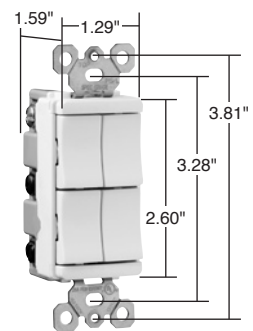

TM81111WCC

All devices listed on this page conform to NEMA WD-1 and WD-6.

Catalog Number	Rating A. VAC	Color	3rd Party Compliance	
			UL® UL20	UL® cULus
Two Single Pole Switches				
TM811ICC	15 120	Ivory	•	•
TM811WCC	15 120	White	•	•
TM811CC	15 120	Brown	•	•
TM811BKCC	15 120	Black	•	•
TM811LACC	15 120	Light Almond	•	•
Two Single Pole Switches with Pilot Light				
TM811PLICC	15 120	Ivory	•	•
TM811PLWCC	15 120	White	•	•
TM811PLBKCC	15 120	Black	•	•
TM811PLLACC	15 120	Light Almond	•	•
Single Pole Switch & Three-Way Switch				
TM813ICC	15 120	Ivory	•	•
TM813WCC	15 120	White	•	•
TM813CC	15 120	Brown	•	•
TM813BKCC	15 120	Black	•	•
TM813LACC	15 120	Light Almond	•	•
Single Pole Switch with Pilot Light & Three-Way Switch				
TM813PLICC	15 120	Ivory	•	•
TM813PLWCC	15 120	White	•	•
TM813PLBKCC	15 120	Black	•	•
TM813PLLACC	15 120	Light Almond	•	•
Two Three-Way Switches				
TM833ICC	15 120	Ivory	•	•
TM833WCC	15 120	White	•	•
TM833CC	15 120	Brown	•	•
TM833BKCC	15 120	Black	•	•
TM833LACC	15 120	Light Almond	•	•
Three Single Pole Switches				
TM8111ICC	15 120	Ivory	•	•
TM8111WCC	15 120	White	•	•
TM8111CC	15 120	Brown	•	•
TM8111BKCC	15 120	Black	•	•
TM8111LACC	15 120	Light Almond	•	•
Two Single Pole Switches & Three-Way Switch				
TM8113ICC	15 120	Ivory	•	•
TM8113WCC	15 120	White	•	•
TM8113CC	15 120	Brown	•	•
TM8113BKCC	15 120	Black	•	•
TM8113LACC	15 120	Light Almond	•	•
Four Single Pole Switches				
TM81111ICC	15 120	Ivory	•	•
TM81111WCC	15 120	White	•	•
TM81111CC	15 120	Brown	•	•
TM81111BKCC	15 120	Black	•	•
TM81111LACC	15 120	Light Almond	•	•