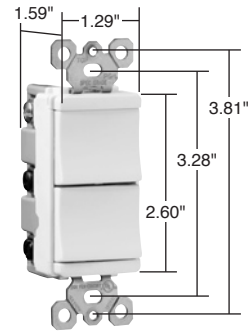

Switches TradeMaster® Decorator Combination Switches

15A, 120VAC

Pass & Seymour

Features

- Impact-resistant face and body.
- Fully rounded back body protects wires from being damaged by sharp edges.
- Clear identification of circuits.
- External screw-pressure-plate back and side wired. Accepts #12 and #14 AWG.
- Ground screw position under the end of the strap minimizes the risk of contact.
- Full wraparound metal strap with lock-in tabs.
- Patented split circuit tab – easily accessible, and can be reinstalled without a tool.
- Unique “Up/Down” switches match the look and feel of standard Decorator switches.
- Largest breadth of 15 amp offering.
- All screws are tri-drive.
- Tamper-resistant version features dual mechanical shutter system to help prevent insertion of foreign objects (see Page A-22).