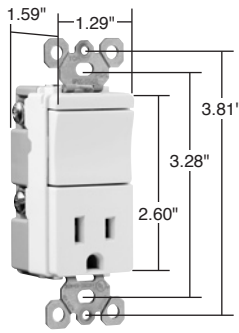

Pass & Seymour

Switches

TradeMaster® Decorator Combination Switches

15A, 120/125VAC

TM818TRWCC

TM818WCC

TM8118TRWCC

NEW

Tamper-Resistant Single Pole Switch & Single Receptacle

Catalog Number	Rating A. VAC	Color	NEMA Config. No.	3rd Party Compliance		
				UL20	UL498	cULus
TM818TRICC	15 120/125	Ivory	5-15R	•	•	•
TM818TRWCC	15 120/125	White	5-15R	•	•	•
TM818TRCC	15 120/125	Brown	5-15R	•	•	•
TM818TRBKCC	15 120/125	Black	5-15R	•	•	•
TM818TRLACC	15 120/125	Light Almond	5-15R	•	•	•

NEW

Tamper-Resistant Single Pole Switch & Single Receptacle with Pilot Light

TM818TRPLICC	15 120/125	Ivory	5-15R	•	•	•
TM818TRPLWCC	15 120/125	White	5-15R	•	•	•
TM818TRPLBKCC	15 120/125	Black	5-15R	•	•	•
TM818TRPLLACC	15 120/125	Light Almond	5-15R	•	•	•