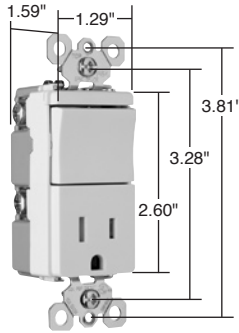

Pass & Seymour

Switches

TradeMaster® Decorator Combination Switches

15A, 120/125VAC

TM818TRWCC

TM818WCC

TM8118TRWCC

NEW

Tamper-Resistant Single Pole Switch & Single Receptacle

Catalog Number	Rating A. VAC	Color	NEMA Config. No.	3rd Party Compliance		
				UL20	UL498	cULus
TM818TRICC	15 120/125	Ivory	5-15R	•	•	•
TM818TRWCC	15 120/125	White	5-15R	•	•	•
TM818TRCC	15 120/125	Brown	5-15R	•	•	•
TM818TRBKCC	15 120/125	Black	5-15R	•	•	•
TM818TRLACC	15 120/125	Light Almond	5-15R	•	•	•