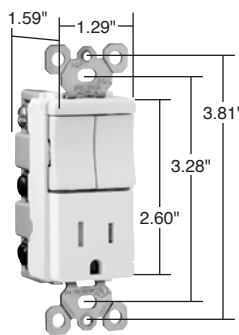

Pass & Seymour

Switches

TradeMaster® Decorator Combination Switches

15A, 120/125VAC

TM818TRWCC

TM818WCC

TM8118TRWCC

NEW

Tamper-Resistant Single Pole Switch & Single Receptacle

Catalog Number	Rating A. VAC	Color	NEMA Config. No.	3rd Party Compliance		
				UL20	UL498	cULus
TM818TRICC	15 120/125	Ivory	5-15R	•	•	•
TM818TRWCC	15 120/125	White	5-15R	•	•	•
TM818TRCC	15 120/125	Brown	5-15R	•	•	•
TM818TRBKCC	15 120/125	Black	5-15R	•	•	•
TM818TRLACC	15 120/125	Light Almond	5-15R	•	•	•