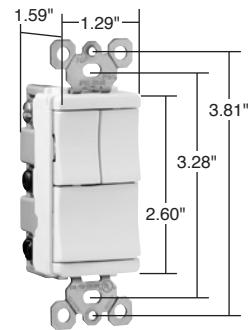

Switches TradeMaster® Decorator Combination Switches

15A, 120VAC

Pass & Seymour

Features

- Impact-resistant face and body.
- Fully rounded back body protects wires from being damaged by sharp edges.
- Clear identification of circuits.
- External screw-pressure-plate back and side wired. Accepts #12 and #14 AWG.
- Ground screw position under the end of the strap minimizes the risk of contact.
- Full wraparound metal strap with lock-in tabs.
- Patented split circuit tab – easily accessible, and can be reinstalled without a tool.
- Unique “Up/Down” switches match the look and feel of standard Decorator switches.
- Largest breadth of 15 amp offering.
- All screws are tri-drive.
- Tamper-resistant version features dual mechanical shutter system to help prevent insertion of foreign objects (see Page A-22).

TM8111WCC

All devices listed on this page conform to NEMA WD-1 and WD-6.