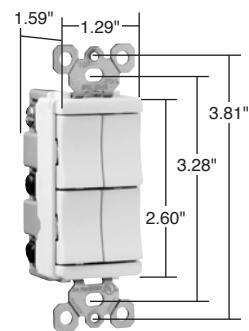

TM81111WCC

All devices listed on this page conform to NEMA WD-1 and WD-6.

Catalog Number	Rating A. VAC	Color	3rd Party Compliance	
			UL® UL20	cUL®_{us}
Two Single Pole Switches				
TM811ICC	15 120	Ivory	•	•
TM811WCC	15 120	White	•	•
TM811CC	15 120	Brown	•	•
TM811BKCC	15 120	Black	•	•
TM811LACC	15 120	Light Almond	•	•
Two Single Pole Switches with Pilot Light				
TM811PLICC	15 120	Ivory	•	•
TM811PLWCC	15 120	White	•	•
TM811PLBKCC	15 120	Black	•	•
TM811PLLACC	15 120	Light Almond	•	•
Single Pole Switch & Three-Way Switch				
TM813ICC	15 120	Ivory	•	•
TM813WCC	15 120	White	•	•
TM813CC	15 120	Brown	•	•
TM813BKCC	15 120	Black	•	•
TM813LACC	15 120	Light Almond	•	•
Single Pole Switch with Pilot Light & Three-Way Switch				
TM813PLICC	15 120	Ivory	•	•
TM813PLWCC	15 120	White	•	•
TM813PLBKCC	15 120	Black	•	•
TM813PLLACC	15 120	Light Almond	•	•
Two Three-Way Switches				
TM833ICC	15 120	Ivory	•	•
TM833WCC	15 120	White	•	•
TM833CC	15 120	Brown	•	•
TM833BKCC	15 120	Black	•	•
TM833LACC	15 120	Light Almond	•	•
Three Single Pole Switches				
TM8111ICC	15 120	Ivory	•	•
TM8111WCC	15 120	White	•	•
TM8111CC	15 120	Brown	•	•
TM8111BKCC	15 120	Black	•	•
TM8111LACC	15 120	Light Almond	•	•
Two Single Pole Switches & Three-Way Switch				
TM8113ICC	15 120	Ivory	•	•
TM8113WCC	15 120	White	•	•
TM8113CC	15 120	Brown	•	•
TM8113BKCC	15 120	Black	•	•
TM8113LACC	15 120	Light Almond	•	•
Four Single Pole Switches				
TM81111ICC	15 120	Ivory	•	•
TM81111WCC	15 120	White	•	•
TM81111CC	15 120	Brown	•	•
TM81111BKCC	15 120	Black	•	•
TM81111LACC	15 120	Light Almond	•	•