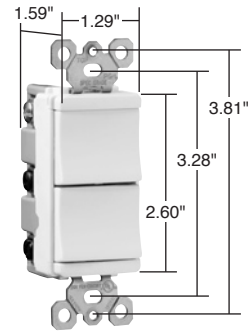

## Features

- Impact-resistant face and body.
- Fully rounded back body protects wires from being damaged by sharp edges.
- Clear identification of circuits.
- External screw-pressure-plate back and side wired. Accepts #12 and #14 AWG.
- Ground screw position under the end of the strap minimizes the risk of contact.
- Full wraparound metal strap with lock-in tabs.
- Patented split circuit tab – easily accessible, and can be reinstalled without a tool.
- Unique “Up/Down” switches match the look and feel of standard Decorator switches.
- Largest breadth of 15 amp offering.
- All screws are tri-drive.
- Tamper-resistant version features dual mechanical shutter system to help prevent insertion of foreign objects (see Page A-22).