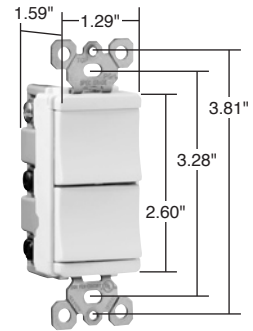

## Features

- Impact-resistant face and body.
- Fully rounded back body protects wires from being damaged by sharp edges.
- Clear identification of circuits.
- External screw-pressure-plate back and side wired. Accepts #12 and #14 AWG.
- Ground screw position under the end of the strap minimizes the risk of contact.
- Full wraparound metal strap with lock-in tabs.
- Patented split circuit tab – easily accessible, and can be reinstalled without a tool.
- Unique “Up/Down” switches match the look and feel of standard Decorator switches.
- Largest breadth of 15 amp offering.
- All screws are tri-drive.
- Tamper-resistant version features dual mechanical shutter system to help prevent insertion of foreign objects (see Page A-22).