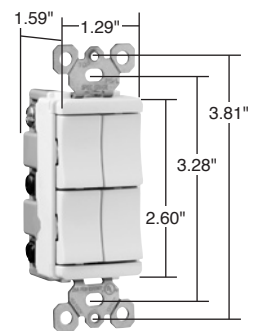

TM81111WCC

All devices listed on this page conform to NEMA WD-1 and WD-6.

Catalog Number	Rating A. VAC	Color	3rd Party Compliance	
			UL® UL20	cUL®_{us}
Two Single Pole Switches				
TM811ICC	15 120	Ivory	•	•
TM811WCC	15 120	White	•	•
TM811CC	15 120	Brown	•	•
TM811BKCC	15 120	Black	•	•
TM811LACC	15 120	Light Almond	•	•
Two Single Pole Switches with Pilot Light				
TM811PLICC	15 120	Ivory	•	•
TM811PLWCC	15 120	White	•	•
TM811PLBKCC	15 120	Black	•	•
TM811PLLACC	15 120	Light Almond	•	•
Single Pole Switch & Three-Way Switch				
TM813ICC	15 120	Ivory	•	•
TM813WCC	15 120	White	•	•
TM813CC	15 120	Brown	•	•
TM813BKCC	15 120	Black	•	•
TM813LACC	15 120	Light Almond	•	•
Single Pole Switch with Pilot Light & Three-Way Switch				
TM813PLICC	15 120	Ivory	•	•
TM813PLWCC	15 120	White	•	•
TM813PLBKCC	15 120	Black	•	•
TM813PLLACC	15 120	Light Almond	•	•
Two Three-Way Switches				
TM833ICC	15 120	Ivory	•	•
TM833WCC	15 120	White	•	•
TM833CC	15 120	Brown	•	•
TM833BKCC	15 120	Black	•	•
TM833LACC	15 120	Light Almond	•	•
Three Single Pole Switches				
TM8111ICC	15 120	Ivory	•	•
TM8111WCC	15 120	White	•	•
TM8111CC	15 120	Brown	•	•
TM8111BKCC	15 120	Black	•	•
TM8111LACC	15 120	Light Almond	•	•
Two Single Pole Switches & Three-Way Switch				
TM8113ICC	15 120	Ivory	•	•
TM8113WCC	15 120	White	•	•
TM8113CC	15 120	Brown	•	•
TM8113BKCC	15 120	Black	•	•
TM8113LACC	15 120	Light Almond	•	•
Four Single Pole Switches				
TM81111ICC	15 120	Ivory	•	•
TM81111WCC	15 120	White	•	•
TM81111CC	15 120	Brown	•	•
TM81111BKCC	15 120	Black	•	•
TM81111LACC	15 120	Light Almond	•	•