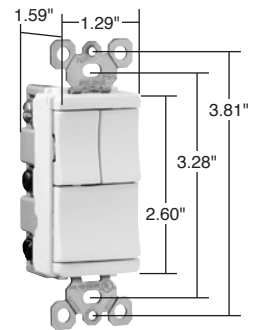

Switches TradeMaster® Decorator Combination Switches

15A, 120VAC

Pass & Seymour

Features

- Impact-resistant face and body.
- Fully rounded back body protects wires from being damaged by sharp edges.
- Clear identification of circuits.
- External screw-pressure-plate back and side wired. Accepts #12 and #14 AWG.
- Ground screw position under the end of the strap minimizes the risk of contact.
- Full wraparound metal strap with lock-in tabs.
- Patented split circuit tab – easily accessible, and can be reinstalled without a tool.
- Unique “Up/Down” switches match the look and feel of standard Decorator switches.
- Largest breadth of 15 amp offering.
- All screws are tri-drive.
- Tamper-resistant version features dual mechanical shutter system to help prevent insertion of foreign objects (see Page A-22).

TM8111WCC

All devices listed on this page conform to NEMA WD-1 and WD-6.