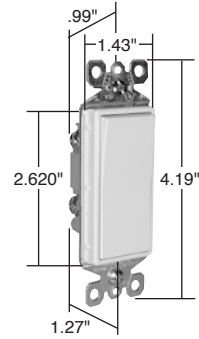

Switches TradeMaster® Decorator Illuminated & Self-Grounding Switches

15A, 120 & 120/277VAC

Pass & Seymour

Features

- Designer-style satin-finish rocker.
- High-impact resistant thermoplastic construction.
- External screw-pressure-plate back and side wired. Accepts #12 and #14 AWG.
- Push wire #14 AWG.
- Narrow back body leaves more room for wires in the box.
- Extra-long, through-body strap eliminates floating installations and imperfect applications.
- Smooth, quiet paddle action.
- Easy-access green hex head ground screw.
- Tri-drive ground, terminal and mounting screws.
- Self-grounding models provide automatic ground clip.

TM870LASL

TM870SLA

Catalog Number	Rating		Color	3rd Party Compliance	
	A.	VAC		UL20	C22.2 111
Single Pole Illuminated Decorator Switches Grounding (Lighted when OFF)					
TM870ISL	15	120/277	Ivory	•	•
TM870WSL	15	120/277	White	•	•
TM870LASL	15	120/277	Light Almond	•	•
Self-Grounding Single Pole Decorator Switches					
TM870SI	15	120/277	Ivory	•	•
TM870SW	15	120/277	White	•	•
TM870S	15	120/277	Brown	•	•
TM870SBK	15	120/277	Black	•	•
TM870SLA	15	120/277	Light Almond	•	•
Three-Way Illuminated Decorator Switches Grounding (Lighted when OFF)					
TM873ISL	15	120	Ivory	•	•
TM873WSL	15	120	White	•	•
TM873LASL	15	120	Light Almond	•	•
Self-Grounding Three-Way Decorator Switches					
TM873SI	15	120/277	Ivory	•	•
TM873SW	15	120/277	White	•	•
TM873S	15	120/277	Brown	•	•
TM873SBK	15	120/277	Black	•	•
TM873SLA	15	120/277	Light Almond	•	•
Four-Way Illuminated Decorator Switches Grounding (Lighted when OFF)					
TM874ISL	15	120/277	Ivory	•	•
TM874WSL	15	120/277	White	•	•
TM874LASL	15	120/277	Light Almond	•	•
Self-Grounding Four-Way Decorator Switches					
TM874SI	15	120/277	Ivory	•	•
TM874SW	15	120/277	White	•	•
TM874S	15	120/277	Brown	•	•
TM874SBK	15	120/277	Black	•	•
TM874SLA	15	120/277	Light Almond	•	•