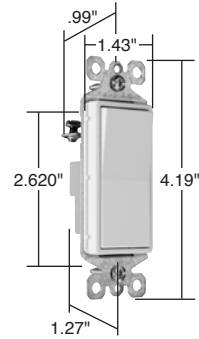

Switches TradeMaster® Decorator Illuminated & Self-Grounding Switches

15A, 120 & 120/277VAC

Pass & Seymour

Features

- Designer-style satin-finish rocker.
- High-impact resistant thermoplastic construction.
- External screw-pressure-plate back and side wired. Accepts #12 and #14 AWG.
- Push wire #14 AWG.
- Narrow back body leaves more room for wires in the box.
- Extra-long, through-body strap eliminates floating installations and imperfect applications.
- Smooth, quiet paddle action.
- Easy-access green hex head ground screw.
- Tri-drive ground, terminal and mounting screws.
- Self-grounding models provide automatic ground clip.

TM870LASL

TM870SLA

Catalog Number	Rating		Color	3rd Party Compliance	
	A.	VAC		UL20	C22.2 111
Single Pole Illuminated Decorator Switches Grounding (Lighted when OFF)					
TM870ISL	15	120/277	Ivory	•	•
TM870WSL	15	120/277	White	•	•
TM870LASL	15	120/277	Light Almond	•	•
Self-Grounding Single Pole Decorator Switches					
TM870SI	15	120/277	Ivory	•	•
TM870SW	15	120/277	White	•	•
TM870S	15	120/277	Brown	•	•
TM870SBK	15	120/277	Black	•	•
TM870SLA	15	120/277	Light Almond	•	•
Three-Way Illuminated Decorator Switches Grounding (Lighted when OFF)					
TM873ISL	15	120	Ivory	•	•
TM873WSL	15	120	White	•	•
TM873LASL	15	120	Light Almond	•	•
Self-Grounding Three-Way Decorator Switches					
TM873SI	15	120/277	Ivory	•	•
TM873SW	15	120/277	White	•	•
TM873S	15	120/277	Brown	•	•
TM873SBK	15	120/277	Black	•	•
TM873SLA	15	120/277	Light Almond	•	•
Four-Way Illuminated Decorator Switches Grounding (Lighted when OFF)					
TM874ISL	15	120/277	Ivory	•	•
TM874WSL	15	120/277	White	•	•
TM874LASL	15	120/277	Light Almond	•	•
Self-Grounding Four-Way Decorator Switches					
TM874SI	15	120/277	Ivory	•	•
TM874SW	15	120/277	White	•	•
TM874S	15	120/277	Brown	•	•
TM874SBK	15	120/277	Black	•	•
TM874SLA	15	120/277	Light Almond	•	•