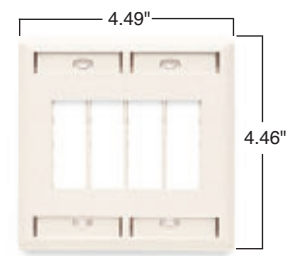

Better coverage, with an extra 3/16" more width and height than standard plates to reduce time-consuming drywall rework.

Flexible modular design accepts any combination of P&S Innovate jack modules for fast, easy configuration.

Virtually unbreakable construction features patent-pending reinforcing ribs for enhanced rigidity.

TPD1-LA

TPD9-LA

PSF1

PSF62

PSF82

Catalog Number	Description	Color	Catalog Number	Description	Color
TradeMaster DataCom Wall Plates					
TPD1-GRY TPD1-I TPD1-LA TPD1-W	1-port wall plate, single gang	Gray Ivory Light Almond White	TPD4-GRY TPD4-I TPD4-LA TPD4-W	4-port wall plate, single gang	Gray Ivory Light Almond White
TPD2-GRY TPD2-I TPD2-LA TPD2-W	2-port wall plate, single gang	Gray Ivory Light Almond White	TPD6-GRY TPD6-I TPD6-LA TPD6-W	6-port wall plate, single gang	Gray Ivory Light Almond White
TPD3-GRY TPD3-I TPD3-LA TPD3-W	3-port wall plate, single gang	Gray Ivory Light Almond White	TPD9-GRY TPD9-I TPD9-LA TPD9-W	9-port wall plate, double gang	Gray Ivory Light Almond White

APPLICATION TIP

The perfect match for TradeMaster wiring device wall plates.

Looking to specify network wiring devices that are 100 percent aesthetically compatible with your other wiring devices? Now you can, with the TradeMaster line. The same colors. The same finishes. The same sophisticated contours. The same dimensions. And because TradeMaster power wiring wall plates are available in a full range of colors and types, you don't have to compromise anywhere appearance is important.

Features
<ul style="list-style-type: none"> Recessed labeling provides easy identification. Helps meet TIA/EIA-606 labeling standard. Labels and protective clear covers (both included) hide mounting screw heads. Jack modules snap in from the front to make installation fast and simple. Rugged ABS construction or Type 430 stainless steel for durability.