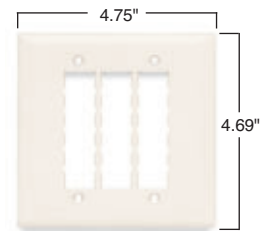

Commercial Network Wiring TradeMaster® DataCom & Innovate™ Wall Plates

TPD4-LA
S58-LA
SFF-LA

Smooth, polished look fits any decor and matches TradeMaster wiring device wall plates. Ideal for any commercial installation where appearance is especially important. And a perfect match for P&S Innovate™ jacks.

Better coverage, with an extra 3/16" more width and height than standard plates to reduce time-consuming drywall rework.

Flexible modular design accepts any combination of P&S Innovate jack modules for fast, easy configuration.

Virtually unbreakable construction features patent-pending reinforcing ribs for enhanced rigidity.

TPD1-LA

TPD9-LA

PSF1

PSF62

PSF82

Catalog Number	Description	Color	Catalog Number	Description	Color
TradeMaster DataCom Wall Plates					
TPD1-GRY TPD1-I TPD1-LA TPD1-W	1-port wall plate, single gang	Gray Ivory Light Almond White	TPD4-GRY TPD4-I TPD4-LA TPD4-W	4-port wall plate, single gang	Gray Ivory Light Almond White
TPD2-GRY TPD2-I TPD2-LA TPD2-W	2-port wall plate, single gang	Gray Ivory Light Almond White	TPD6-GRY TPD6-I TPD6-LA TPD6-W	6-port wall plate, single gang	Gray Ivory Light Almond White
TPD3-GRY TPD3-I TPD3-LA TPD3-W	3-port wall plate, single gang	Gray Ivory Light Almond White	TPD9-GRY TPD9-I TPD9-LA TPD9-W	9-port wall plate, double gang	Gray Ivory Light Almond White

Features
<ul style="list-style-type: none"> Recessed labeling provides easy identification. Helps meet TIA/EIA-606 labeling standard. Labels and protective clear covers (both included) hide mounting screw heads. Jack modules snap in from the front to make installation fast and simple. Rugged ABS construction or Type 430 stainless steel for durability.