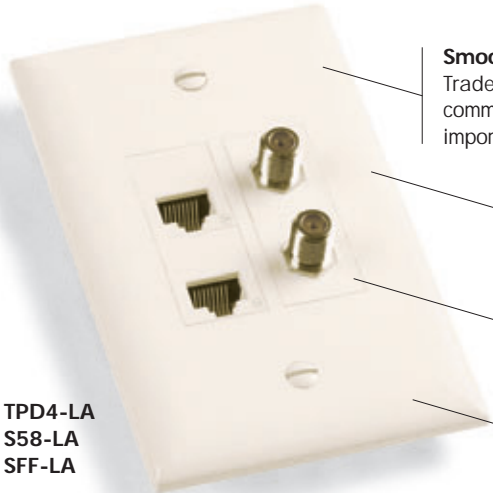

Commercial Network Wiring TradeMaster® DataCom & Innovate™ Wall Plates

TPD4-LA
S58-LA
SFF-LA

Smooth, polished look fits any decor and matches TradeMaster wiring device wall plates. Ideal for any commercial installation where appearance is especially important. And a perfect match for P&S Innovate™ jacks.

Better coverage, with an extra 3/16" more width and height than standard plates to reduce time-consuming drywall rework.

Flexible modular design accepts any combination of P&S Innovate jack modules for fast, easy configuration.

Virtually unbreakable construction features patent-pending reinforcing ribs for enhanced rigidity.

TPD1-LA

TPD9-LA

PSF1

PSF62

PSF82

Catalog Number	Description	Color	Catalog Number	Description	Color
TradeMaster DataCom Wall Plates					
TPD1-GRY TPD1-I TPD1-LA TPD1-W	1-port wall plate, single gang	Gray Ivory Light Almond White	TPD4-GRY TPD4-I TPD4-LA TPD4-W	4-port wall plate, single gang	Gray Ivory Light Almond White
TPD2-GRY TPD2-I TPD2-LA TPD2-W	2-port wall plate, single gang	Gray Ivory Light Almond White	TPD6-GRY TPD6-I TPD6-LA TPD6-W	6-port wall plate, single gang	Gray Ivory Light Almond White
TPD3-GRY TPD3-I TPD3-LA TPD3-W	3-port wall plate, single gang	Gray Ivory Light Almond White	TPD9-GRY TPD9-I TPD9-LA TPD9-W	9-port wall plate, double gang	Gray Ivory Light Almond White

Features
<ul style="list-style-type: none"> Recessed labeling provides easy identification. Helps meet TIA/EIA-606 labeling standard. Labels and protective clear covers (both included) hide mounting screw heads. Jack modules snap in from the front to make installation fast and simple. Rugged ABS construction or Type 430 stainless steel for durability.