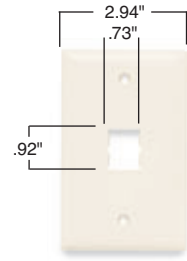

Commercial Network Wiring TradeMaster® DataCom & Innovate™ Wall Plates

TPD4-LA
S58-LA
SFF-LA

Smooth, polished look fits any decor and matches TradeMaster wiring device wall plates. Ideal for any commercial installation where appearance is especially important. And a perfect match for P&S Innovate™ jacks.

Better coverage, with an extra 3/16" more width and height than standard plates to reduce time-consuming drywall rework.

Flexible modular design accepts any combination of P&S Innovate jack modules for fast, easy configuration.

Virtually unbreakable construction features patent-pending reinforcing ribs for enhanced rigidity.

TPD1-LA

TPD9-LA

PSF1

PSF62

PSF82

Catalog Number	Description	Color	Catalog Number	Description	Color
TradeMaster DataCom Wall Plates					
TPD1-GRY TPD1-I TPD1-LA TPD1-W	1-port wall plate, single gang	Gray Ivory Light Almond White	TPD4-GRY TPD4-I TPD4-LA TPD4-W	4-port wall plate, single gang	Gray Ivory Light Almond White
TPD2-GRY TPD2-I TPD2-LA TPD2-W	2-port wall plate, single gang	Gray Ivory Light Almond White	TPD6-GRY TPD6-I TPD6-LA TPD6-W	6-port wall plate, single gang	Gray Ivory Light Almond White
TPD3-GRY TPD3-I TPD3-LA TPD3-W	3-port wall plate, single gang	Gray Ivory Light Almond White	TPD9-GRY TPD9-I TPD9-LA TPD9-W	9-port wall plate, double gang	Gray Ivory Light Almond White

Features
<ul style="list-style-type: none"> Recessed labeling provides easy identification. Helps meet TIA/EIA-606 labeling standard. Labels and protective clear covers (both included) hide mounting screw heads. Jack modules snap in from the front to make installation fast and simple. Rugged ABS construction or Type 430 stainless steel for durability.