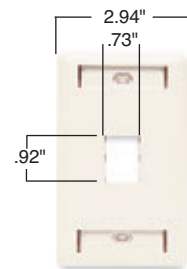

Better coverage, with an extra 3/16" more width and height than standard plates to reduce time-consuming drywall rework.

Flexible modular design accepts any combination of P&S Innovate jack modules for fast, easy configuration.

Virtually unbreakable construction features patent-pending reinforcing ribs for enhanced rigidity.

TPD1-LA

TPD9-LA

PSF1

PSF62

PSF82

Catalog Number	Description	Color	Catalog Number	Description	Color
TradeMaster DataCom Wall Plates					
TPD1-GRY TPD1-I TPD1-LA TPD1-W	1-port wall plate, single gang	Gray Ivory Light Almond White	TPD4-GRY TPD4-I TPD4-LA TPD4-W	4-port wall plate, single gang	Gray Ivory Light Almond White
TPD2-GRY TPD2-I TPD2-LA TPD2-W	2-port wall plate, single gang	Gray Ivory Light Almond White	TPD6-GRY TPD6-I TPD6-LA TPD6-W	6-port wall plate, single gang	Gray Ivory Light Almond White
TPD3-GRY TPD3-I TPD3-LA TPD3-W	3-port wall plate, single gang	Gray Ivory Light Almond White	TPD9-GRY TPD9-I TPD9-LA TPD9-W	9-port wall plate, double gang	Gray Ivory Light Almond White

Features
<ul style="list-style-type: none"> Recessed labeling provides easy identification. Helps meet TIA/EIA-606 labeling standard. Labels and protective clear covers (both included) hide mounting screw heads. Jack modules snap in from the front to make installation fast and simple. Rugged ABS construction or Type 430 stainless steel for durability.