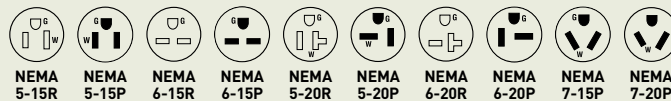

Rubber Dust-Tight (Cord Diameter .335" - .640")				
1447	15	125	Plug, Rubber Yellow	5-15P
1547	15	125	Connector, Rubber Yellow	5-15R
1433P	20	125	Plug, Rubber Yellow	5-20P
1533	20	125	Connector, Rubber Yellow	5-20R
1449	15	250	Plug, Rubber Yellow	6-15P
1549	15	250	Connector, Rubber Yellow	6-15R
1448	20	250	Plug, Rubber Yellow	6-20P
1548	20	250	Connector, Rubber Yellow	6-20R

Watertight (Cord Diameter .062" - .625")				
14W47	15	125	Plug, Rubber Yellow	5-15P
15W57	15	125	Connector, Rubber Yellow	5-15R
14W33	20	125	Plug, Rubber Yellow	5-20P
15W33	20	125	Connector, Rubber Yellow	5-20R
14W49	15	250	Plug, Rubber Yellow	6-15P
15W49	15	250	Connector, Rubber Yellow	6-15R
14W48	20	250	Plug, Rubber Yellow	6-20P
15W58	20	250	Connector, Rubber Yellow	6-20R

Turnlok® Watertight Plugs & Connectors				
PS26W47	20	125	Turnlok Plug, Rubber Yellow	L5-20P
PS27W47	20	125	Turnlok Connector, Rubber Yellow	L5-20R
PS28W47	30	125	Turnlok Plug, Rubber Yellow	L5-30P
PS29W47	30	125	Turnlok Connector, Rubber Yellow	L5-30R

IP20
Suitability

IP67
Suitability

IP67
Suitability

All devices listed on this page conform to NEMA WD-1 and WD-6

¹ cUL_{us} Compliant

[‡] FSUL WC596 Compliant