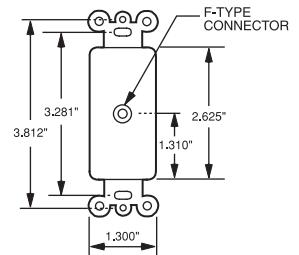

Wall Plates Communication Devices

Telephone & CATV Wiring Devices

Pass & Seymour

Features	
<ul style="list-style-type: none"> Mar-resistant wall plate. Fits standard size single gang electrical box. Wall plate dimension is Standard size. 	<ul style="list-style-type: none"> Nickel-plated steel. Connector is threaded at each end.

TPCATV

TPCATV2

26CATV

TPTELTV

26TELTV

Catalog Number	Color	Configuration	3rd Party Compliance	
			UL	UL1863
“F” Type with One Coaxial Connector & Wall Plate, Single Gang				
TPCATV-I	Ivory	F-type COAX Connector		•
TPCATV-W	White	F-type COAX Connector		•
TPCATV	Brown	F-type COAX Connector		•
TPCATV-BK	Black	F-type COAX Connector		•
TPCATV-LA	Light Almond	F-type COAX Connector		•
“F” Type with Two Coaxial Connectors & Wall Plate, Single Gang				
TPCATV2-I	Ivory	2 F-type COAX Connectors		•
TPCATV2-W	White	2 F-type COAX Connectors		•
TPCATV2	Brown	2 F-type COAX Connectors		•
TPCATV2-BK	Black	2 F-type COAX Connectors		•
TPCATV2-LA	Light Almond	2 F-type COAX Connectors		•