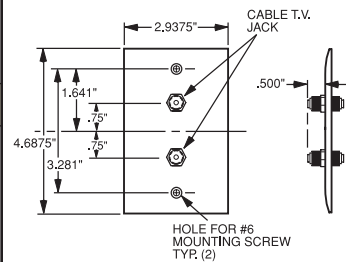

Wall Plates Communication Devices

Telephone & CATV Wiring Devices

Pass & Seymour

Features	
<ul style="list-style-type: none"> Mar-resistant wall plate. Fits standard size single gang electrical box. Wall plate dimension is Standard size. 	<ul style="list-style-type: none"> Nickel-plated steel. Connector is threaded at each end.

TPCATV

TPCATV2

26CATV

TPTELTV

26TELTV

Catalog Number	Color	Configuration	3rd Party Compliance	
			UL	UL1863
“F” Type with One Coaxial Connector & Wall Plate, Single Gang				
TPCATV-I	Ivory	F-type COAX Connector		•
TPCATV-W	White	F-type COAX Connector		•
TPCATV	Brown	F-type COAX Connector		•
TPCATV-BK	Black	F-type COAX Connector		•
TPCATV-LA	Light Almond	F-type COAX Connector		•
“F” Type with Two Coaxial Connectors & Wall Plate, Single Gang				
TPCATV2-I	Ivory	2 F-type COAX Connectors		•
TPCATV2-W	White	2 F-type COAX Connectors		•
TPCATV2	Brown	2 F-type COAX Connectors		•
TPCATV2-BK	Black	2 F-type COAX Connectors		•
TPCATV2-LA	Light Almond	2 F-type COAX Connectors		•

Features	
<ul style="list-style-type: none"> Decorator outline. Face constructed of high-impact thermoplastic. Zinc-plated steel strap. 	<ul style="list-style-type: none"> Nickel-plated “F” type connector. Threaded on each end.

Features	
<ul style="list-style-type: none"> Decorator outline. RJ-11 modular jack. Face constructed of high-impact thermoplastic. 	<ul style="list-style-type: none"> Zinc-plated steel strap. Nickel-plated “F” type connector. Threaded on each end.