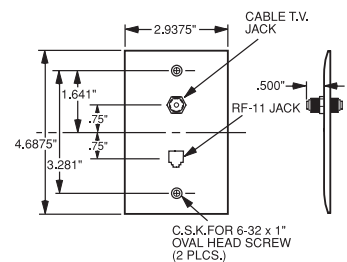

Wall Plates Communication Devices

Telephone & CATV Wiring Devices

Pass & Seymour

Features	
<ul style="list-style-type: none"> Mar-resistant wall plate. Fits standard size single gang electrical box. Wall plate dimension is Standard size. 	<ul style="list-style-type: none"> Nickel-plated steel. Connector is threaded at each end.

TPCATV

TPCATV2

26CATV

TPTELTV

26TELTV

Catalog Number	Color	Configuration	3rd Party Compliance	
			UL	UL1863
“F” Type with One Coaxial Connector & Wall Plate, Single Gang				
TPCATV-I	Ivory	F-type COAX Connector		•
TPCATV-W	White	F-type COAX Connector		•
TPCATV	Brown	F-type COAX Connector		•
TPCATV-BK	Black	F-type COAX Connector		•
TPCATV-LA	Light Almond	F-type COAX Connector		•
“F” Type with Two Coaxial Connectors & Wall Plate, Single Gang				
TPCATV2-I	Ivory	2 F-type COAX Connectors		•
TPCATV2-W	White	2 F-type COAX Connectors		•
TPCATV2	Brown	2 F-type COAX Connectors		•
TPCATV2-BK	Black	2 F-type COAX Connectors		•
TPCATV2-LA	Light Almond	2 F-type COAX Connectors		•

Features	
<ul style="list-style-type: none"> Decorator outline. Face constructed of high-impact thermoplastic. Zinc-plated steel strap. 	<ul style="list-style-type: none"> Nickel-plated “F” type connector. Threaded on each end.

Features	
<ul style="list-style-type: none"> Decorator outline. RJ-11 modular jack. Face constructed of high-impact thermoplastic. 	<ul style="list-style-type: none"> Zinc-plated steel strap. Nickel-plated “F” type connector. Threaded on each end.