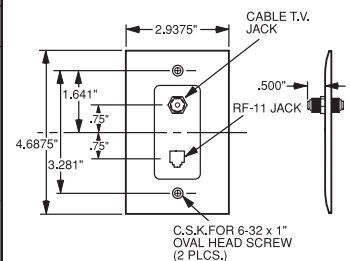

Wall Plates Communication Devices

Telephone & CATV Wiring Devices

Pass & Seymour

Features	
<ul style="list-style-type: none"> Mar-resistant wall plate. Fits standard size single gang electrical box. Wall plate dimension is Standard size. 	<ul style="list-style-type: none"> Nickel-plated steel. Connector is threaded at each end.

TPCATV

TPCATV2

26CATV

TPTELTV

26TELTV

Catalog Number	Color	Configuration	3rd Party Compliance	
			UL	UL1863
“F” Type with One Coaxial Connector & Wall Plate, Single Gang				
TPCATV-I	Ivory	F-type COAX Connector		•
TPCATV-W	White	F-type COAX Connector		•
TPCATV	Brown	F-type COAX Connector		•
TPCATV-BK	Black	F-type COAX Connector		•
TPCATV-LA	Light Almond	F-type COAX Connector		•
“F” Type with Two Coaxial Connectors & Wall Plate, Single Gang				
TPCATV2-I	Ivory	2 F-type COAX Connectors		•
TPCATV2-W	White	2 F-type COAX Connectors		•
TPCATV2	Brown	2 F-type COAX Connectors		•
TPCATV2-BK	Black	2 F-type COAX Connectors		•
TPCATV2-LA	Light Almond	2 F-type COAX Connectors		•

Features	
<ul style="list-style-type: none"> Decorator outline. Face constructed of high-impact thermoplastic. Zinc-plated steel strap. 	<ul style="list-style-type: none"> Nickel-plated “F” type connector. Threaded on each end.

Features	
<ul style="list-style-type: none"> Decorator outline. RJ-11 modular jack. Face constructed of high-impact thermoplastic. 	<ul style="list-style-type: none"> Zinc-plated steel strap. Nickel-plated “F” type connector. Threaded on each end.