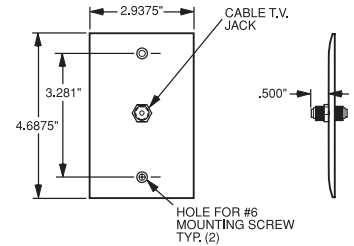

Wall Plates Communication Devices

Telephone & CATV Wiring Devices

Pass & Seymour

Features	
<ul style="list-style-type: none"> Mar-resistant wall plate. Fits standard size single gang electrical box. Wall plate dimension is Standard size. 	<ul style="list-style-type: none"> Nickel-plated steel. Connector is threaded at each end.

TPCATV

TPCATV2

26CATV

TPTELTV

26TELTV

Catalog Number	Color	Configuration	3rd Party Compliance	
			UL	UL1863
“F” Type with One Coaxial Connector & Wall Plate, Single Gang				
TPCATV-I	Ivory	F-type COAX Connector		•
TPCATV-W	White	F-type COAX Connector		•
TPCATV	Brown	F-type COAX Connector		•
TPCATV-BK	Black	F-type COAX Connector		•
TPCATV-LA	Light Almond	F-type COAX Connector		•
“F” Type with Two Coaxial Connectors & Wall Plate, Single Gang				
TPCATV2-I	Ivory	2 F-type COAX Connectors		•
TPCATV2-W	White	2 F-type COAX Connectors		•
TPCATV2	Brown	2 F-type COAX Connectors		•
TPCATV2-BK	Black	2 F-type COAX Connectors		•
TPCATV2-LA	Light Almond	2 F-type COAX Connectors		•

Features	
<ul style="list-style-type: none"> Decorator outline. Face constructed of high-impact thermoplastic. Zinc-plated steel strap. 	<ul style="list-style-type: none"> Nickel-plated “F” type connector. Threaded on each end.

Features	
<ul style="list-style-type: none"> Decorator outline. RJ-11 modular jack. Face constructed of high-impact thermoplastic. 	<ul style="list-style-type: none"> Zinc-plated steel strap. Nickel-plated “F” type connector. Threaded on each end.