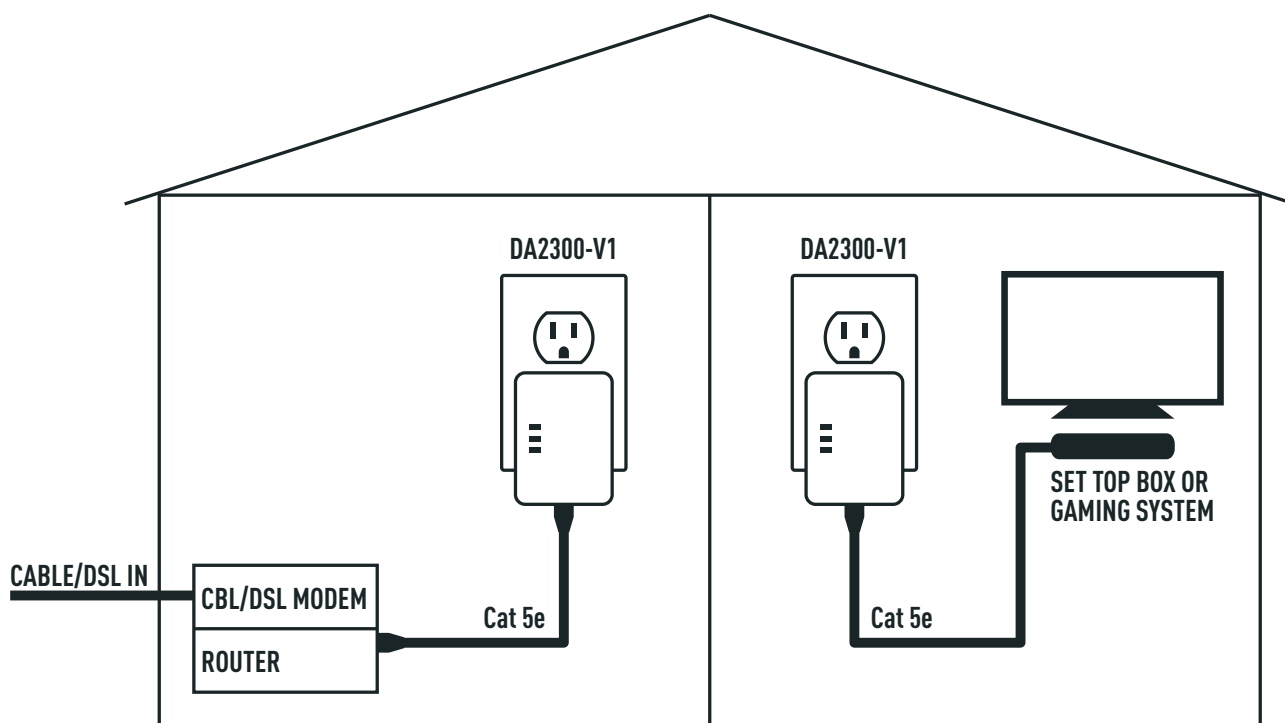

Kit Includes:
(2) Compact HomePlug AV Powerline Adapters
(2) 2 Foot Ethernet Cables

FEATURES

- Fast Ethernet interface supports bandwidth intensive applications such as online gaming and streaming
- Utilizes existing electrical wiring in the home, no new wires necessary
- Provides up to a 300 meter range over a home's electrical circuit for better performance through walls or across floors
- Easy plug and play installation
- 128-bit AES encryption ensures network security simply by pressing a button on paired devices
- Compatible with other On-Q DA2300 series Powerline Adapters (HomePlug AV)

RELATED PRODUCTS

DA2304-V1
Gigabit 4-Port Powerline Adapter

DA2301-V1
Gigabit 1-Port Powerline Adapter

DA2131-V1
Outdoor Wireless Access Point

DA1018-V1
Desktop 8-Port
Gigabit Ethernet Switch

WIRING DIAGRAM