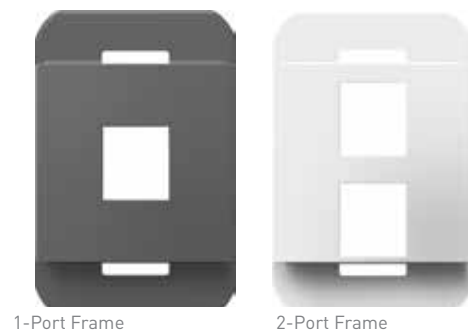

Accessories: Blank Module

Use this blank insert to give your project a complete, finished look. Pair it with other 1-module devices, like the Nightlight, Paddle Switch, or USB, in a 1-gang wall plate.

NAME	FINISH OPTIONS	PART NUMBER
Blank, 1-Module	White Magnesium	AABK1W4 AABK1M4

Accessories: Mounting Frames

NAME	FINISH OPTIONS	PART NUMBER
1-Gang Mounting Frame		AF1G
2-Gang Mounting Frame		AF2G
3-Gang Mounting Frame		AF3G
4-Gang Mounting Frame		AF4G

Keystone Frames

For a consistent look throughout the project, select an adorne keystone frame to enable audio, video, and data connectivity in an adorne wall plate. Simply pair a 1-port, 2-port, or 4-port frame with any keystone inserts shown on the next page and then mount in an adorne wall plate for a complete installation.

NAME	FINISH OPTIONS	PART NUMBER
1-Port Frame	White Magnesium	AC1PFW1 AC1PFM1
2-Port Frame	White Magnesium	AC2PFW1 AC2PFM1
4-Port Frame	White Magnesium	AC4PFW1 AC4PFM1
In-Wall Cable Access Port	White Magnesium	ACBRSTPW1 ACBRSTPM1