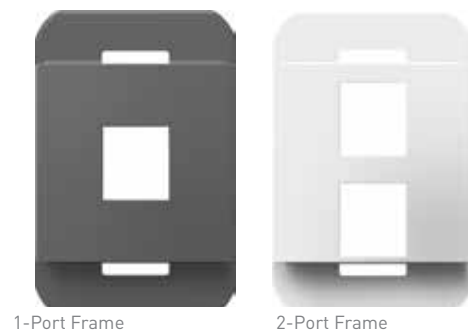

Accessories: Blank Module

Use this blank insert to give your project a complete, finished look. Pair it with other 1-module devices, like the Nightlight, Paddle Switch, or USB, in a 1-gang wall plate.

NAME	FINISH OPTIONS	PART NUMBER
Blank, 1-Module	White Magnesium	AABK1W4 AABK1M4

Accessories: Mounting Frames

NAME	FINISH OPTIONS	PART NUMBER
1-Gang Mounting Frame		AF1G
2-Gang Mounting Frame		AF2G
3-Gang Mounting Frame		AF3G
4-Gang Mounting Frame		AF4G

Keystone Frames

For a consistent look throughout the project, select an adorne keystone frame to enable audio, video, and data connectivity in an adorne wall plate. Simply pair a 1-port, 2-port, or 4-port frame with any keystone inserts shown on the next page and then mount in an adorne wall plate for a complete installation.

NAME	FINISH OPTIONS	PART NUMBER
1-Port Frame	White Magnesium	AC1PFW1 AC1PFM1
2-Port Frame	White Magnesium	AC2PFW1 AC2PFM1
4-Port Frame	White Magnesium	AC4PFW1 AC4PFM1
In-Wall Cable Access Port	White Magnesium	ACBRSTPW1 ACBRSTPM1