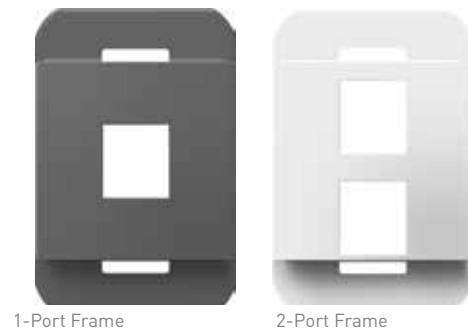

Accessories: Blank Module

Use this blank insert to give your project a complete, finished look. Pair it with other 1-module devices, like the Nightlight, Paddle Switch, or USB, in a 1-gang wall plate.

NAME	FINISH OPTIONS	PART NUMBER
Blank, 1-Module	White Magnesium	AABK1W4 AABK1M4

Accessories: Mounting Frames

NAME	FINISH OPTIONS	PART NUMBER
1-Gang Mounting Frame		AF1G
2-Gang Mounting Frame		AF2G
3-Gang Mounting Frame		AF3G
4-Gang Mounting Frame		AF4G

Keystone Frames

For a consistent look throughout the project, select an adorne keystone frame to enable audio, video, and data connectivity in an adorne wall plate. Simply pair a 1-port, 2-port, or 4-port frame with any keystone inserts shown on the next page and then mount in an adorne wall plate for a complete installation.

NAME	FINISH OPTIONS	PART NUMBER
1-Port Frame	White Magnesium	AC1PFW1 AC1PFM1
2-Port Frame	White Magnesium	AC2PFW1 AC2PFM1
4-Port Frame	White Magnesium	AC4PFW1 AC4PFM1
In-Wall Cable Access Port	White Magnesium	ACBRSTPW1 ACBRSTPM1