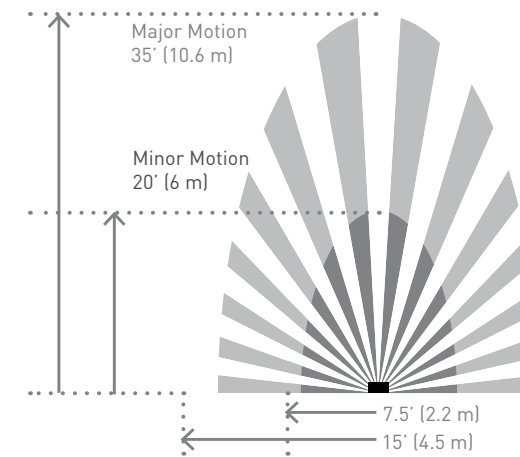

SensaSwitch™ + SensaDimmer™ Coverage Area

The Occupancy Sensor, Vacancy Sensor, and SensaDimmer each have a maximum coverage range of 180 degrees and a coverage area of 600 sq. ft. The sensor must have a clear and unobstructed view of the coverage area. Objects blocking the sensor's lens may prevent detection thereby causing the light to turn off even though someone is in the area. Windows, glass doors, and other transparent barriers will obstruct the sensor's view and prevent detection.