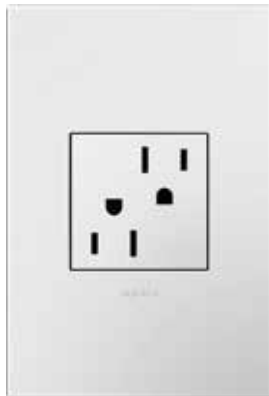

Outlets (Receptacles)

All adorne outlets include a tamper-resistant design featuring a patented shutter system, keeping children safe by preventing them from pushing small objects into the outlet. The shutters are painted a dark color so that they fade into the background while keeping users safe. Outlets and GFCIs are available in 2- and 3-module versions.

NAME	DESCRIPTION	RATINGS	NEMA CONFIGURATION	COMPLIANCE	FINISH OPTIONS	PART NUMBER
Tamper-Resistant Outlet, 2-Module 	Pair with a 1-Module Nightlight, Paddle Switch, or USB Outlet for greater functionality in a 1-Gang, 3-Module Wall Plate. 	15A, 125V	5-15R		White Magnesium	ARTR152W4 ARTR152M4
		20A, 125V	5-20R			ARTR202W4 ARTR202M4
Tamper-Resistant Outlet, 3-Module 	Compatible with 1-Gang, 3-Module Wall Plates only. Cannot be used in multi-gang installations.	15A, 125V	5-15R		White Magnesium	ARTR153W4 ARTR153M4
Tamper-Resistant GFCI, 2-Module 	GFCIs protect against serious injury due to electric shock. They are required by National Electrical Code in kitchens and bathrooms.	15A, 125V	5-15R		White Magnesium	AGFTR152W4 AGFTR152M4
		20A, 125V	5-20R			AGFTR202W4 AGFTR202M4
Tamper-Resistant GFCI, 3-Module 	GFCIs protect against serious injury due to electric shock. They are required in kitchens and bathrooms. Compatible with 1-Gang, 3-Module Wall Plates only. Cannot be used in multi-gang installations.	15A, 125V	5-15R		White Magnesium	AGFTR153W4 AGFTR153M4

NAME	DESCRIPTION	RATINGS	NEMA CONFIGURATION	COMPLIANCE	FINISH OPTIONS	PART NUMBER
Energy-Saving ON/OFF Outlet 	On/off switch allows you to save energy and stop the flow of power without unplugging your device. Perfect for kitchens, bathrooms, and computer rooms.	15A, 125V	5-15R		White Magnesium	ARPS152W4 ARPS152M4
Wireless ON/OFF Outlet 	Lets you control a plug load from a new location without running additional wires when paired with the adorne soTap Wireless Master Switch (page 28). On/off switch also allows you to save energy and stop the flow of power to the outlet without unplugging your device.	15A, 125V	5-15R		White Magnesium	ARPS15RF2W4 ARPS15RF2M4
USB Outlet, 1-Module 	Perfect for charging mobile devices such as phones and tablets. Pair with a switch or outlet in a 1-Gang, 3-Module plate for more functionality in one box.	2.1A, 5 VDC, 11W			White Magnesium	ARUSBW4 ARUSBM4

Pop-Out™ Outlet (Receptacle)

The Pop-Out Outlet lets you hide an outlet when not in use. Simply push on the outlet and it disappears into the wall. When you're ready to plug something in, just push on the box and the outlets will "pop out," enabling easy access to power.

Pop-Out Outlets require a special frame (included in package) and are not compatible with those used with adorne wall plates. **They require a deep box, such as Pass & Seymour SI22R, for installation.**

See specifications below to select the correct outlet for your installation. Each outlet includes capacity for three plugs.