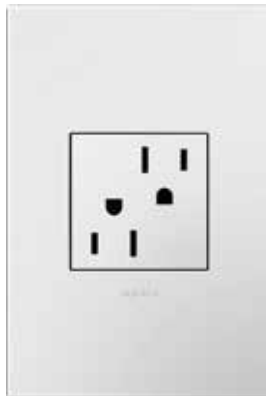

Outlets (Receptacles)

All adorne outlets include a tamper-resistant design featuring a patented shutter system, keeping children safe by preventing them from pushing small objects into the outlet. The shutters are painted a dark color so that they fade into the background while keeping users safe. Outlets and GFCIs are available in 2- and 3-module versions.

NAME	DESCRIPTION	RATINGS	NEMA CONFIGURATION	COMPLIANCE	FINISH OPTIONS	PART NUMBER
Tamper-Resistant Outlet, 2-Module 	Pair with a 1-Module Nightlight, Paddle Switch, or USB Outlet for greater functionality in a 1-Gang, 3-Module Wall Plate. 	15A, 125V	5-15R		White Magnesium	ARTR152W4 ARTR152M4
		20A, 125V	5-20R		White Magnesium	ARTR202W4 ARTR202M4
Tamper-Resistant Outlet, 3-Module 	Compatible with 1-Gang, 3-Module Wall Plates only. Cannot be used in multi-gang installations.	15A, 125V	5-15R		White Magnesium	ARTR153W4 ARTR153M4
Tamper-Resistant GFCI, 2-Module 	GFCIs protect against serious injury due to electric shock. They are required by National Electrical Code in kitchens and bathrooms.	15A, 125V	5-15R		White Magnesium	AGFTR152W4 AGFTR152M4
		20A, 125V	5-20R		White Magnesium	AGFTR202W4 AGFTR202M4
Tamper-Resistant GFCI, 3-Module 	GFCIs protect against serious injury due to electric shock. They are required in kitchens and bathrooms. Compatible with 1-Gang, 3-Module Wall Plates only. Cannot be used in multi-gang installations.	15A, 125V	5-15R		White Magnesium	AGFTR153W4 AGFTR153M4

NAME	DESCRIPTION	RATINGS	NEMA CONFIGURATION	COMPLIANCE	FINISH OPTIONS	PART NUMBER
Energy-Saving ON/OFF Outlet 	On/off switch allows you to save energy and stop the flow of power without unplugging your device. Perfect for kitchens, bathrooms, and computer rooms.	15A, 125V	5-15R		White Magnesium	ARPS152W4 ARPS152M4
Wireless ON/OFF Outlet 	Lets you control a plug load from a new location without running additional wires when paired with the adorne soTap Wireless Master Switch (page 28). On/off switch also allows you to save energy and stop the flow of power to the outlet without unplugging your device.	15A, 125V	5-15R		White Magnesium	ARPS15RF2W4 ARPS15RF2M4
Wireless soTap Switch 						
USB Outlet, 1-Module 	Perfect for charging mobile devices such as phones and tablets. Pair with a switch or outlet in a 1-Gang, 3-Module plate for more functionality in one box.	2.1A, 5 VDC, 11W			White Magnesium	ARUSBW4 ARUSBM4

Pop-Out™ Outlet (Receptacle)

The Pop-Out Outlet lets you hide an outlet when not in use. Simply push on the outlet and it disappears into the wall. When you're ready to plug something in, just push on the box and the outlets will "pop out," enabling easy access to power.

Pop-Out Outlets require a special frame (included in package) and are not compatible with those used with adorne wall plates. **They require a deep box, such as Pass & Seymour SI22R, for installation.**

See specifications below to select the correct outlet for your installation. Each outlet includes capacity for three plugs.