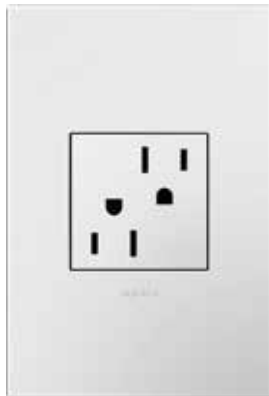

Outlets (Receptacles)

All adorne outlets include a tamper-resistant design featuring a patented shutter system, keeping children safe by preventing them from pushing small objects into the outlet. The shutters are painted a dark color so that they fade into the background while keeping users safe. Outlets and GFCIs are available in 2- and 3-module versions.

NAME	DESCRIPTION	RATINGS	NEMA CONFIGURATION	COMPLIANCE	FINISH OPTIONS	PART NUMBER
Tamper-Resistant Outlet, 2-Module 	Pair with a 1-Module Nightlight, Paddle Switch, or USB Outlet for greater functionality in a 1-Gang, 3-Module Wall Plate. 	15A, 125V	5-15R		White Magnesium	ARTR152W4 ARTR152M4
		20A, 125V	5-20R		White Magnesium	ARTR202W4 ARTR202M4
Tamper-Resistant Outlet, 3-Module 	Compatible with 1-Gang, 3-Module Wall Plates only. Cannot be used in multi-gang installations.	15A, 125V	5-15R		White Magnesium	ARTR153W4 ARTR153M4
Tamper-Resistant GFCI, 2-Module 	GFCIs protect against serious injury due to electric shock. They are required by National Electrical Code in kitchens and bathrooms.	15A, 125V	5-15R		White Magnesium	AGFTR152W4 AGFTR152M4
		20A, 125V	5-20R		White Magnesium	AGFTR202W4 AGFTR202M4
Tamper-Resistant GFCI, 3-Module 	GFCIs protect against serious injury due to electric shock. They are required in kitchens and bathrooms. Compatible with 1-Gang, 3-Module Wall Plates only. Cannot be used in multi-gang installations.	15A, 125V	5-15R		White Magnesium	AGFTR153W4 AGFTR153M4

NAME	DESCRIPTION	RATINGS	NEMA CONFIGURATION	COMPLIANCE	FINISH OPTIONS	PART NUMBER
Energy-Saving ON/OFF Outlet 	On/off switch allows you to save energy and stop the flow of power without unplugging your device. Perfect for kitchens, bathrooms, and computer rooms.	15A, 125V	5-15R		White Magnesium	ARPS152W4 ARPS152M4
Wireless ON/OFF Outlet 	Lets you control a plug load from a new location without running additional wires when paired with the adorne soTap Wireless Master Switch (page 28). On/off switch also allows you to save energy and stop the flow of power to the outlet without unplugging your device. Wireless soTap Switch	15A, 125V	5-15R		White Magnesium	ARPS15RF2W4 ARPS15RF2M4
USB Outlet, 1-Module 	Perfect for charging mobile devices such as phones and tablets. Pair with a switch or outlet in a 1-Gang, 3-Module plate for more functionality in one box.	2.1A, 5 VDC, 11W			White Magnesium	ARUSBW4 ARUSBM4

Pop-Out™ Outlet (Receptacle)

The Pop-Out Outlet lets you hide an outlet when not in use. Simply push on the outlet and it disappears into the wall. When you're ready to plug something in, just push on the box and the outlets will "pop out," enabling easy access to power.

Pop-Out Outlets require a special frame (included in package) and are not compatible with those used with adorne wall plates. **They require a deep box, such as Pass & Seymour SI22R, for installation.**

See specifications below to select the correct outlet for your installation. Each outlet includes capacity for three plugs.