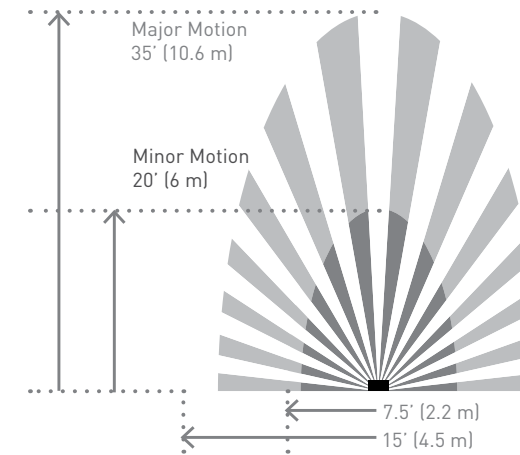

SensaSwitch™ + SensaDimmer™ Coverage Area

The Occupancy Sensor, Vacancy Sensor, and SensaDimmer each have a maximum coverage range of 180 degrees and a coverage area of 600 sq. ft. The sensor must have a clear and unobstructed view of the coverage area. Objects blocking the sensor's lens may prevent detection thereby causing the light to turn off even though someone is in the area. Windows, glass doors, and other transparent barriers will obstruct the sensor's view and prevent detection.