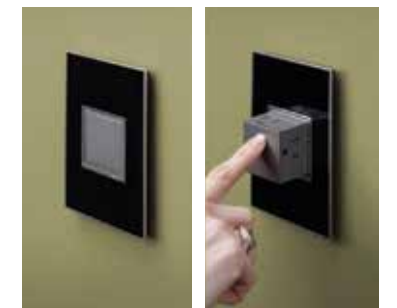

NAME	DESCRIPTION	RATINGS	NEMA CONFIGURATION	COMPLIANCE	FINISH OPTIONS	PART NUMBER
Pop-Out Outlet, 1-Gang 	Includes 1-gang frame for installation. Cannot be paired with other switches, dimmers, outlets, or accessories.	15A	5-15R		White Magnesium	ARPTR151GW2 ARPTR151GM2
Pop-Out Outlet, 2-Gang 	Includes one Pop-Out Outlet and 2-gang frame for installation. Select this option to pair your Pop-Out Outlet with another adorne switch, dimmer, outlet, or accessory.	15A	5-15R		White Magnesium	ARPTR152GW2 ARPTR152GM2