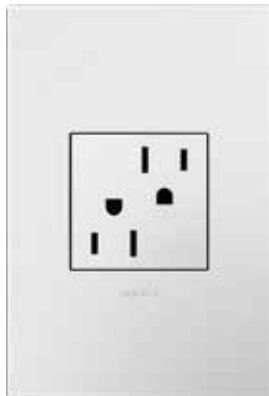

Outlets (Receptacles)

All adorne outlets include a tamper-resistant design featuring a patented shutter system, keeping children safe by preventing them from pushing small objects into the outlet. The shutters are painted a dark color so that they fade into the background while keeping users safe. Outlets and GFCIs are available in 2- and 3-module versions.

NAME	DESCRIPTION	RATINGS	NEMA CONFIGURATION	COMPLIANCE	FINISH OPTIONS	PART NUMBER
Tamper-Resistant Outlet, 2-Module 	Pair with a 1-Module Nightlight, Paddle Switch, or USB Outlet for greater functionality in a 1-Gang, 3-Module Wall Plate. 	15A, 125V	5-15R		White Magnesium	ARTR152W4 ARTR152M4
		20A, 125V	5-20R			ARTR202W4 ARTR202M4
Tamper-Resistant Outlet, 3-Module 	Compatible with 1-Gang, 3-Module Wall Plates only. Cannot be used in multi-gang installations.	15A, 125V	5-15R		White Magnesium	ARTR153W4 ARTR153M4
Tamper-Resistant GFCI, 2-Module 	GFCIs protect against serious injury due to electric shock. They are required by National Electrical Code in kitchens and bathrooms.	15A, 125V	5-15R		White Magnesium	AGFTR152W4 AGFTR152M4
		20A, 125V	5-20R			AGFTR202W4 AGFTR202M4
Tamper-Resistant GFCI, 3-Module 	GFCIs protect against serious injury due to electric shock. They are required in kitchens and bathrooms. Compatible with 1-Gang, 3-Module Wall Plates only. Cannot be used in multi-gang installations.	15A, 125V	5-15R		White Magnesium	AGFTR153W4 AGFTR153M4

NAME	DESCRIPTION	RATINGS	NEMA CONFIGURATION	COMPLIANCE	FINISH OPTIONS	PART NUMBER
Energy-Saving ON/OFF Outlet 	On/off switch allows you to save energy and stop the flow of power without unplugging your device. Perfect for kitchens, bathrooms, and computer rooms.	15A, 125V	5-15R		White Magnesium	ARPS152W4 ARPS152M4
Wireless ON/OFF Outlet 	Lets you control a plug load from a new location without running additional wires when paired with the adorne soTap Wireless Master Switch (page 28). On/off switch also allows you to save energy and stop the flow of power to the outlet without unplugging your device. Wireless soTap Switch	15A, 125V	5-15R		White Magnesium	ARPS15RF2W4 ARPS15RF2M4
USB Outlet, 1-Module 	Perfect for charging mobile devices such as phones and tablets. Pair with a switch or outlet in a 1-Gang, 3-Module plate for more functionality in one box.	2.1A, 5 VDC, 11W			White Magnesium	ARUSBW4 ARUSBM4

Pop-Out™ Outlet (Receptacle)

The Pop-Out Outlet lets you hide an outlet when not in use. Simply push on the outlet and it disappears into the wall. When you're ready to plug something in, just push on the box and the outlets will "pop out," enabling easy access to power.

Pop-Out Outlets require a special frame (included in package) and are not compatible with those used with adorne wall plates. **They require a deep box, such as Pass & Seymour SI22R, for installation.**

See specifications below to select the correct outlet for your installation. Each outlet includes capacity for three plugs.