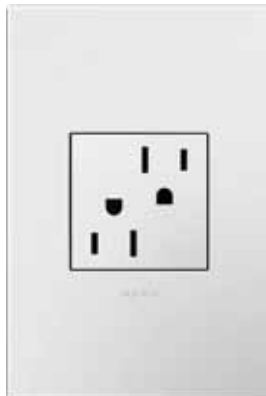

Outlets (Receptacles)

All adorne outlets include a tamper-resistant design featuring a patented shutter system, keeping children safe by preventing them from pushing small objects into the outlet. Outlets and GFCIs are available in 2- and 3-module versions.

NAME	DESCRIPTION	RATINGS	NEMA CONFIGURATION	COMPLIANCE	FINISH OPTIONS	PART NUMBER
Tamper-Resistant Outlet, 2-Module 	Pair with a 1-Module Nightlight, Paddle Switch, or USB Outlet for greater functionality in a 1-Gang, 3-Module Wall Plate. 	15A, 125V	5-15R		White Magnesium	ARTR152W8 ARTR152M4
		20A, 125V	5-20R		White Magnesium	ARTR202W4 ARTR202M4
Tamper-Resistant Outlet, 3-Module 	Compatible with 1-Gang, 3-Module Wall Plates only. Cannot be used in multi-gang installations.	15A, 125V	5-15R		White Magnesium	ARTR153W4 ARTR153M4
Tamper-Resistant GFCI, 2-Module 	GFCIs protect against serious injury due to electric shock. They are required by National Electrical Code in kitchens and bathrooms.	15A, 125V	5-15R		White Magnesium	AGFTR152W4 AGFTR152M4
		20A, 125V	5-20R		White Magnesium	AGFTR202W4 AGFTR202M4
Tamper-Resistant GFCI, 3-Module 	GFCIs protect against serious injury due to electric shock. They are required in kitchens and bathrooms. Compatible with 1-Gang, 3-Module Wall Plates only. Cannot be used in multi-gang installations.	15A, 125V	5-15R		White Magnesium	AGFTR153W4 AGFTR153M4

NAME	DESCRIPTION	RATINGS	NEMA CONFIGURATION	COMPLIANCE	FINISH OPTIONS	PART NUMBER
Energy-Saving ON/OFF Outlet 	On/off switch allows you to save energy and stop the flow of power without unplugging your device. Perfect for kitchens, bathrooms, and computer rooms.	15A, 125V	5-15R		White Magnesium	ARPS152W4 ARPS152M4
Wireless ON/OFF Outlet 	Lets you control a plug load from a new location without running additional wires when paired with the adorne soTap Wireless Master Switch (page 28). On/off switch also allows you to save energy and stop the flow of power to the outlet without unplugging your device. Wireless soTap Switch	15A, 125V	5-15R		White Magnesium	ARPS15RF2W4 ARPS15RF2M4
USB Outlet, 1-Module 	Perfect for charging mobile devices such as phones and tablets. Pair with a switch or outlet in a 1-Gang, 3-Module plate for more functionality in one box.	2.1A, 5 VDC, 11W			White Magnesium	ARUSBW4 ARUSBM4

Pop-Out™ Outlet (Receptacle)

The Pop-Out Outlet lets you hide an outlet when not in use. Simply push on the outlet and it disappears into the wall. When you're ready to plug something in, just push on the box and the outlets will "pop out," enabling easy access to power.

Pop-Out Outlets require a special frame (included in package) and are not compatible with those used with adorne wall plates. **They require a deep box, such as Pass & Seymour SI22R, for installation.**

See specifications below to select the correct outlet for your installation. Each outlet includes capacity for three plugs.