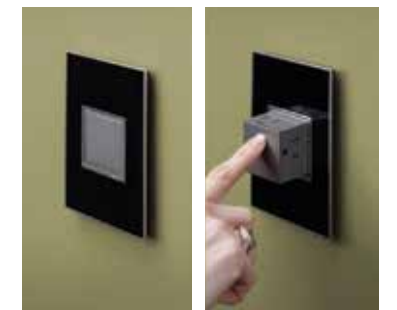

NAME	DESCRIPTION	RATINGS	NEMA CONFIGURATION	COMPLIANCE	FINISH OPTIONS	PART NUMBER
Pop-Out Outlet, 1-Gang 	Includes 1-gang frame for installation. Cannot be paired with other switches, dimmers, outlets, or accessories.	15A	5-15R		White Magnesium	ARPTR151GW2 ARPTR151GM2
Pop-Out Outlet, 2-Gang 	Includes one Pop-Out Outlet and 2-gang frame for installation. Select this option to pair your Pop-Out Outlet with another adorne switch, dimmer, outlet, or accessory.	15A	5-15R		White Magnesium	ARPTR152GW2 ARPTR152GM2