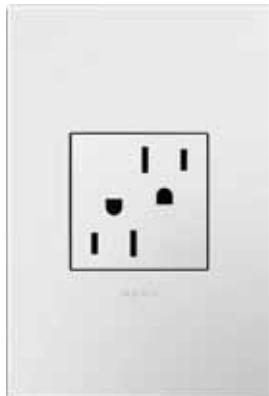

Outlets (Receptacles)

All adorne outlets include a tamper-resistant design featuring a patented shutter system, keeping children safe by preventing them from pushing small objects into the outlet. Outlets and GFCIs are available in 2- and 3-module versions.

NAME	DESCRIPTION	RATINGS	NEMA CONFIGURATION	COMPLIANCE	FINISH OPTIONS	PART NUMBER
Tamper-Resistant Outlet, 2-Module 	Pair with a 1-Module Nightlight, Paddle Switch, or USB Outlet for greater functionality in a 1-Gang, 3-Module Wall Plate. 	15A, 125V	5-15R		White Magnesium	ARTR152W8 ARTR152M4
		20A, 125V	5-20R		White Magnesium	ARTR202W4 ARTR202M4
Tamper-Resistant Outlet, 3-Module 	Compatible with 1-Gang, 3-Module Wall Plates only. Cannot be used in multi-gang installations.	15A, 125V	5-15R		White Magnesium	ARTR153W4 ARTR153M4
Tamper-Resistant GFCI, 2-Module 	GFCIs protect against serious injury due to electric shock. They are required by National Electrical Code in kitchens and bathrooms.	15A, 125V	5-15R		White Magnesium	AGFTR152W4 AGFTR152M4
		20A, 125V	5-20R		White Magnesium	AGFTR202W4 AGFTR202M4
Tamper-Resistant GFCI, 3-Module 	GFCIs protect against serious injury due to electric shock. They are required in kitchens and bathrooms. Compatible with 1-Gang, 3-Module Wall Plates only. Cannot be used in multi-gang installations.	15A, 125V	5-15R		White Magnesium	AGFTR153W4 AGFTR153M4

NAME	DESCRIPTION	RATINGS	NEMA CONFIGURATION	COMPLIANCE	FINISH OPTIONS	PART NUMBER
Energy-Saving ON/OFF Outlet 	On/off switch allows you to save energy and stop the flow of power without unplugging your device. Perfect for kitchens, bathrooms, and computer rooms.	15A, 125V	5-15R		White Magnesium	ARPS152W4 ARPS152M4
Wireless ON/OFF Outlet 	Lets you control a plug load from a new location without running additional wires when paired with the adorne soTap Wireless Master Switch (page 28). On/off switch also allows you to save energy and stop the flow of power to the outlet without unplugging your device. Wireless soTap Switch	15A, 125V	5-15R		White Magnesium	ARPS15RF2W4 ARPS15RF2M4
USB Outlet, 1-Module 	Perfect for charging mobile devices such as phones and tablets. Pair with a switch or outlet in a 1-Gang, 3-Module plate for more functionality in one box.	2.1A, 5 VDC, 11W			White Magnesium	ARUSBW4 ARUSBM4

Pop-Out™ Outlet (Receptacle)

The Pop-Out Outlet lets you hide an outlet when not in use. Simply push on the outlet and it disappears into the wall. When you're ready to plug something in, just push on the box and the outlets will "pop out," enabling easy access to power.

Pop-Out Outlets require a special frame (included in package) and are not compatible with those used with adorne wall plates. **They require a deep box, such as Pass & Seymour SI22R, for installation.**

See specifications below to select the correct outlet for your installation. Each outlet includes capacity for three plugs.