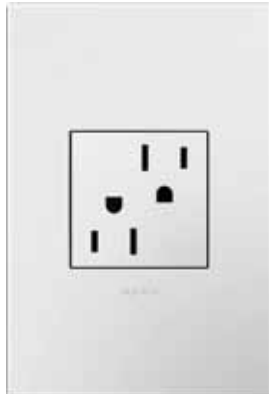

Outlets (Receptacles)

All adorne outlets include a tamper-resistant design featuring a patented shutter system, keeping children safe by preventing them from pushing small objects into the outlet. Outlets and GFCIs are available in 2- and 3-module versions.

NAME	DESCRIPTION	RATINGS	NEMA CONFIGURATION	COMPLIANCE	FINISH OPTIONS	PART NUMBER
Tamper-Resistant Outlet, 2-Module 	Pair with a 1-Module Nightlight, Paddle Switch, or USB Outlet for greater functionality in a 1-Gang, 3-Module Wall Plate. 	15A, 125V	5-15R		White Magnesium	ARTR152W8 ARTR152M4
		20A, 125V	5-20R			ARTR202W4 ARTR202M4
Tamper-Resistant Outlet, 3-Module 	Compatible with 1-Gang, 3-Module Wall Plates only. Cannot be used in multi-gang installations.	15A, 125V	5-15R		White Magnesium	ARTR153W4 ARTR153M4
Tamper-Resistant GFCI, 2-Module 	GFCIs protect against serious injury due to electric shock. They are required by National Electrical Code in kitchens and bathrooms.	15A, 125V	5-15R		White Magnesium	AGFTR152W4 AGFTR152M4
		20A, 125V	5-20R			AGFTR202W4 AGFTR202M4
Tamper-Resistant GFCI, 3-Module 	GFCIs protect against serious injury due to electric shock. They are required in kitchens and bathrooms. Compatible with 1-Gang, 3-Module Wall Plates only. Cannot be used in multi-gang installations.	15A, 125V	5-15R		White Magnesium	AGFTR153W4 AGFTR153M4

NAME	DESCRIPTION	RATINGS	NEMA CONFIGURATION	COMPLIANCE	FINISH OPTIONS	PART NUMBER
Energy-Saving ON/OFF Outlet 	On/off switch allows you to save energy and stop the flow of power without unplugging your device. Perfect for kitchens, bathrooms, and computer rooms.	15A, 125V	5-15R		White Magnesium	ARPS152W4 ARPS152M4
Wireless ON/OFF Outlet 	Lets you control a plug load from a new location without running additional wires when paired with the adorne sofTap Wireless Master Switch (page 28). On/off switch also allows you to save energy and stop the flow of power to the outlet without unplugging your device. Wireless sofTap Switch	15A, 125V	5-15R		White Magnesium	ARPS15RF2W4 ARPS15RF2M4
USB Outlet, 1-Module 	Perfect for charging mobile devices such as phones and tablets. Pair with a switch or outlet in a 1-Gang, 3-Module plate for more functionality in one box.	2.1A, 5 VDC, 11W			White Magnesium	ARUSBW4 ARUSBM4

Pop-Out™ Outlet (Receptacle)

The Pop-Out Outlet lets you hide an outlet when not in use. Simply push on the outlet and it disappears into the wall. When you're ready to plug something in, just push on the box and the outlets will "pop out," enabling easy access to power.

Pop-Out Outlets require a special frame (included in package) and are not compatible with those used with adorne wall plates. **They require a deep box, such as Pass & Seymour SI22R, for installation.**

See specifications below to select the correct outlet for your installation. Each outlet includes capacity for three plugs.