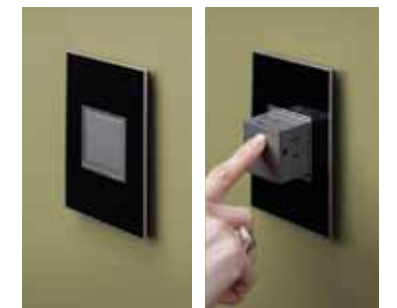

NAME	DESCRIPTION	RATINGS	NEMA CONFIGURATION	COMPLIANCE	FINISH OPTIONS	PART NUMBER
Pop-Out Outlet, 1-Gang 	Includes 1-gang frame for installation. Cannot be paired with other switches, dimmers, outlets, or accessories.	15A	5-15R		White Magnesium	ARPTR151GW2 ARPTR151GM2
Pop-Out Outlet, 2-Gang 	Includes one Pop-Out Outlet and 2-gang frame for installation. Select this option to pair your Pop-Out Outlet with another adorne switch, dimmer, outlet, or accessory.	15A	5-15R		White Magnesium	ARPTR152GW2 ARPTR152GM2