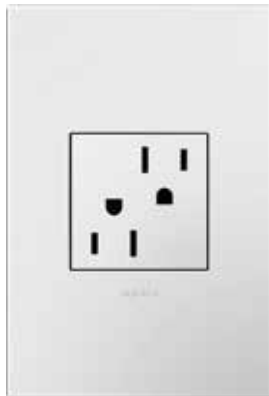

Outlets (Receptacles)

All adorne outlets include a tamper-resistant design featuring a patented shutter system, keeping children safe by preventing them from pushing small objects into the outlet. The shutters are painted a dark color so that they fade into the background while keeping users safe. Outlets and GFCIs are available in 2- and 3-module versions.

NAME	DESCRIPTION	RATINGS	NEMA CONFIGURATION	COMPLIANCE	FINISH OPTIONS	PART NUMBER	
Tamper-Resistant Outlet, 2-Module 	Pair with a 1-Module Nightlight, Paddle Switch, or USB Outlet for greater functionality in a 1-Gang, 3-Module Wall Plate. 	15A, 125V	5-15R		White Magnesium	ARTR152W4 ARTR152M4	
		20A, 125V	5-20R			White Magnesium	ARTR202W4 ARTR202M4
Tamper-Resistant Outlet, 3-Module 	Compatible with 1-Gang, 3-Module Wall Plates only. Cannot be used in multi-gang installations.	15A, 125V	5-15R		White Magnesium	ARTR153W4 ARTR153M4	
Tamper-Resistant GFCI, 2-Module 	GFCIs protect against serious injury due to electric shock. They are required by National Electrical Code in kitchens and bathrooms.	15A, 125V	5-15R		White Magnesium	AGFTR152W4 AGFTR152M4	
		20A, 125V	5-20R			White Magnesium	AGFTR202W4 AGFTR202M4
Tamper-Resistant GFCI, 3-Module 	GFCIs protect against serious injury due to electric shock. They are required in kitchens and bathrooms. Compatible with 1-Gang, 3-Module Wall Plates only. Cannot be used in multi-gang installations.	15A, 125V	5-15R		White Magnesium	AGFTR153W4 AGFTR153M4	

NAME	DESCRIPTION	RATINGS	NEMA CONFIGURATION	COMPLIANCE	FINISH OPTIONS	PART NUMBER
Energy-Saving ON/OFF Outlet 	On/off switch allows you to save energy and stop the flow of power without unplugging your device. Perfect for kitchens, bathrooms, and computer rooms.	15A, 125V	5-15R		White Magnesium	ARPS152W4 ARPS152M4
Wireless ON/OFF Outlet 	Lets you control a plug load from a new location without running additional wires when paired with the adorne soTap Wireless Master Switch (page 28). On/off switch also allows you to save energy and stop the flow of power to the outlet without unplugging your device. Wireless soTap Switch	15A, 125V	5-15R		White Magnesium	ARPS15RF2W4 ARPS15RF2M4
USB Outlet, 1-Module 	Perfect for charging mobile devices such as phones and tablets. Pair with a switch or outlet in a 1-Gang, 3-Module plate for more functionality in one box.	2.1A, 5 VDC, 11W			White Magnesium	ARUSBW4 ARUSBM4

Pop-Out™ Outlet (Receptacle)

The Pop-Out Outlet lets you hide an outlet when not in use. Simply push on the outlet and it disappears into the wall. When you're ready to plug something in, just push on the box and the outlets will "pop out," enabling easy access to power.

Pop-Out Outlets require a special frame (included in package) and are not compatible with those used with adorne wall plates. **They require a deep box, such as Pass & Seymour SI22R, for installation.**

See specifications below to select the correct outlet for your installation. Each outlet includes capacity for three plugs.