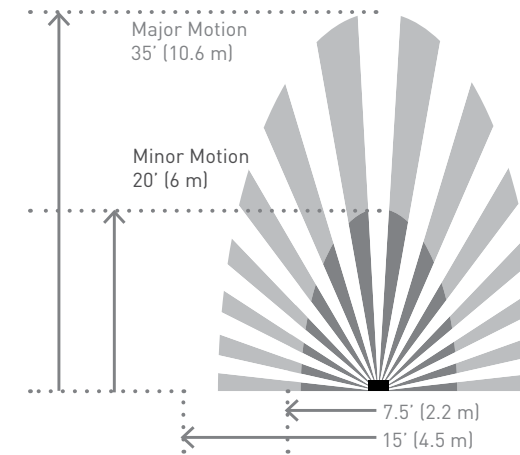

## SensaSwitch™ + SensaDimmer™ Coverage Area

The Occupancy Sensor, Vacancy Sensor, and SensaDimmer each have a maximum coverage range of 180 degrees and a coverage area of 600 sq. ft. The sensor must have a clear and unobstructed view of the coverage area. Objects blocking the sensor's lens may prevent detection thereby causing the light to turn off even though someone is in the area. Windows, glass doors, and other transparent barriers will obstruct the sensor's view and prevent detection.