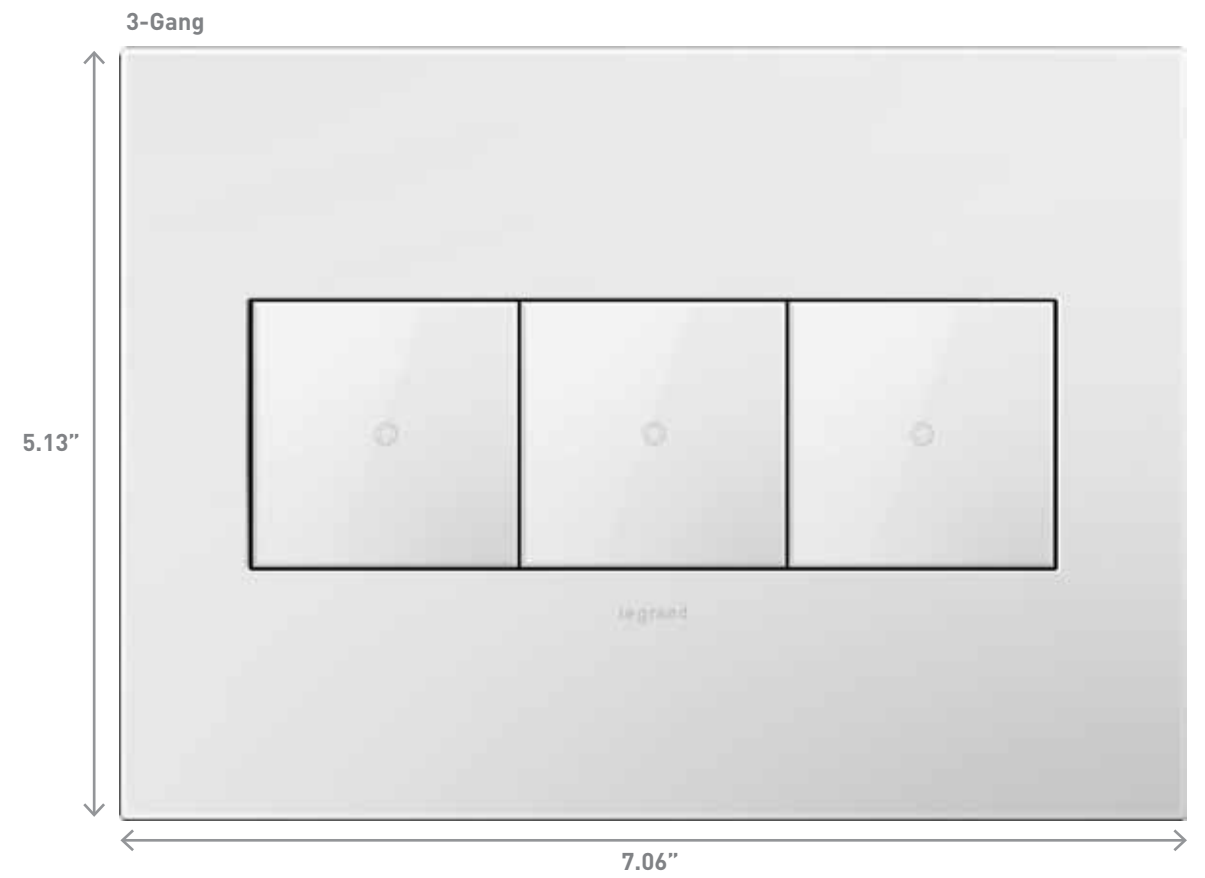

Wall Plates

Available in four gang sizes, adorne wall plates provide the perfect complement to adorne switches, dimmers, outlets, and accessories. The collection includes a variety of finishes, from cast metals like Satin Nickel and Oil-Rubbed Bronze to real materials such as Leather and Wood. In addition, the collection includes a full offering of plastic plates in contemporary and classic colors, as well as three innovative Soft Touch finishes.

Each wall plate is packaged with a metal frame to enable easy installation when paired with a device. All plates are screwless and simply snap onto the included metal frame. See page 18 for more information on the adorne frame system.

All adorne wall plates are UL and ETL-approved.