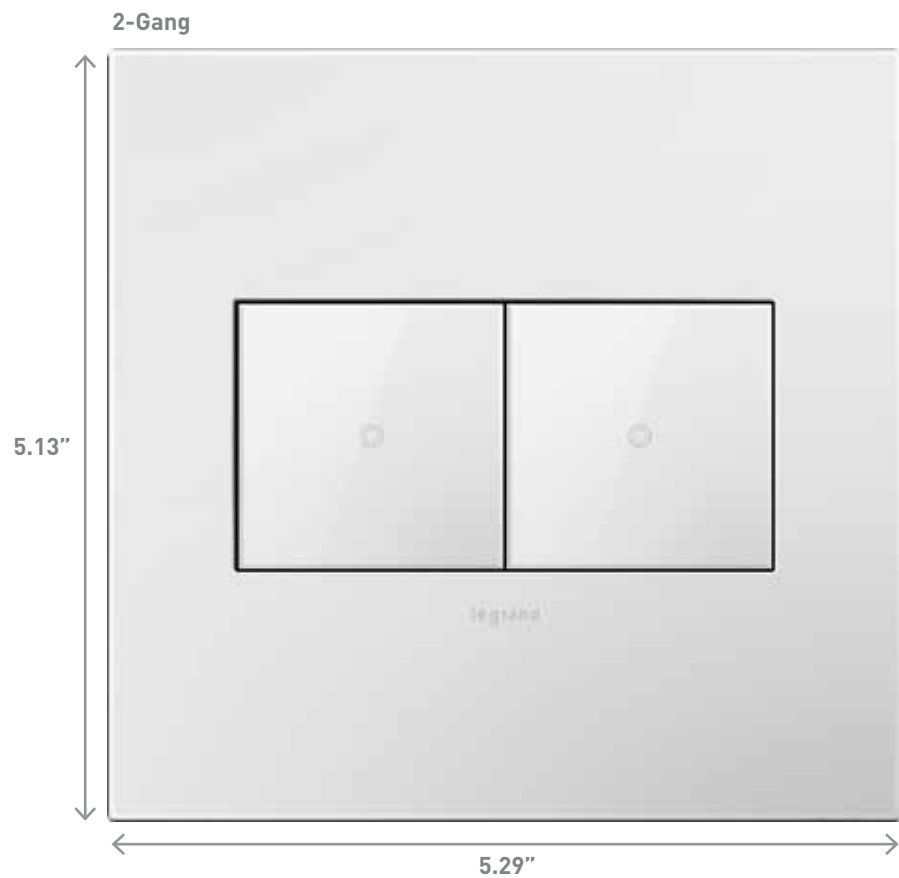

Wall Plates

Available in four gang sizes, adorne wall plates provide the perfect complement to adorne switches, dimmers, outlets, and accessories. The collection includes a variety of finishes, from cast metals like Satin Nickel and Oil-Rubbed Bronze to real materials such as Leather and Wood. In addition, the collection includes a full offering of plastic plates in contemporary and classic colors, as well as three innovative Soft Touch finishes.

Each wall plate is packaged with a metal frame to enable easy installation when paired with a device. All plates are screwless and simply snap onto the included metal frame. See page 18 for more information on the adorne frame system.

All adorne wall plates are UL and ETL-approved.