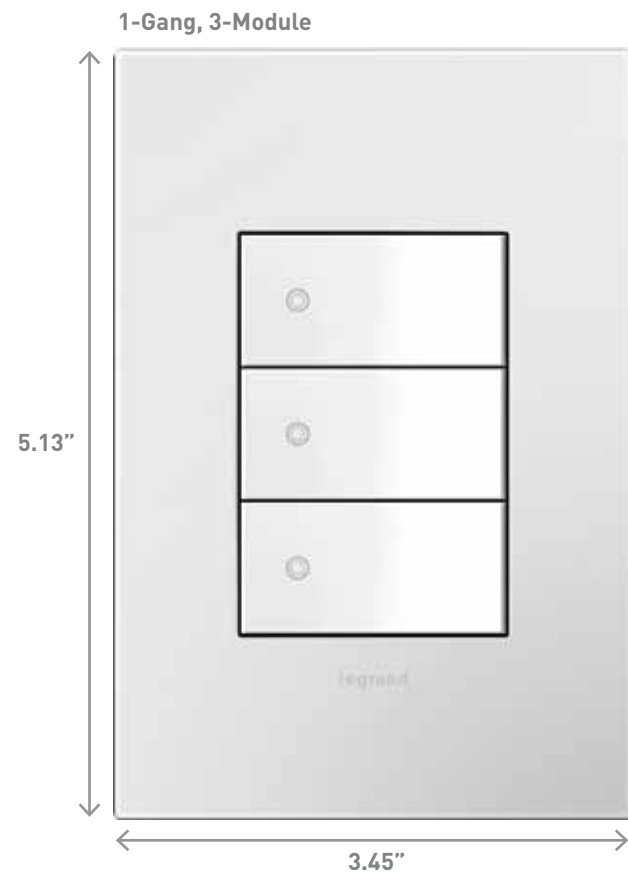

Wall Plates

Available in four gang sizes, adorne wall plates provide the perfect complement to adorne switches, dimmers, outlets, and accessories. The collection includes a variety of finishes, from cast metals like Satin Nickel and Oil-Rubbed Bronze to real materials such as Leather and Wood. In addition, the collection includes a full offering of plastic plates in contemporary and classic colors, as well as three innovative Soft Touch finishes.

Each wall plate is packaged with a metal frame to enable easy installation when paired with a device. All plates are screwless and simply snap onto the included metal frame. See page 18 for more information on the adorne frame system.

All adorne wall plates are UL and ETL-approved.