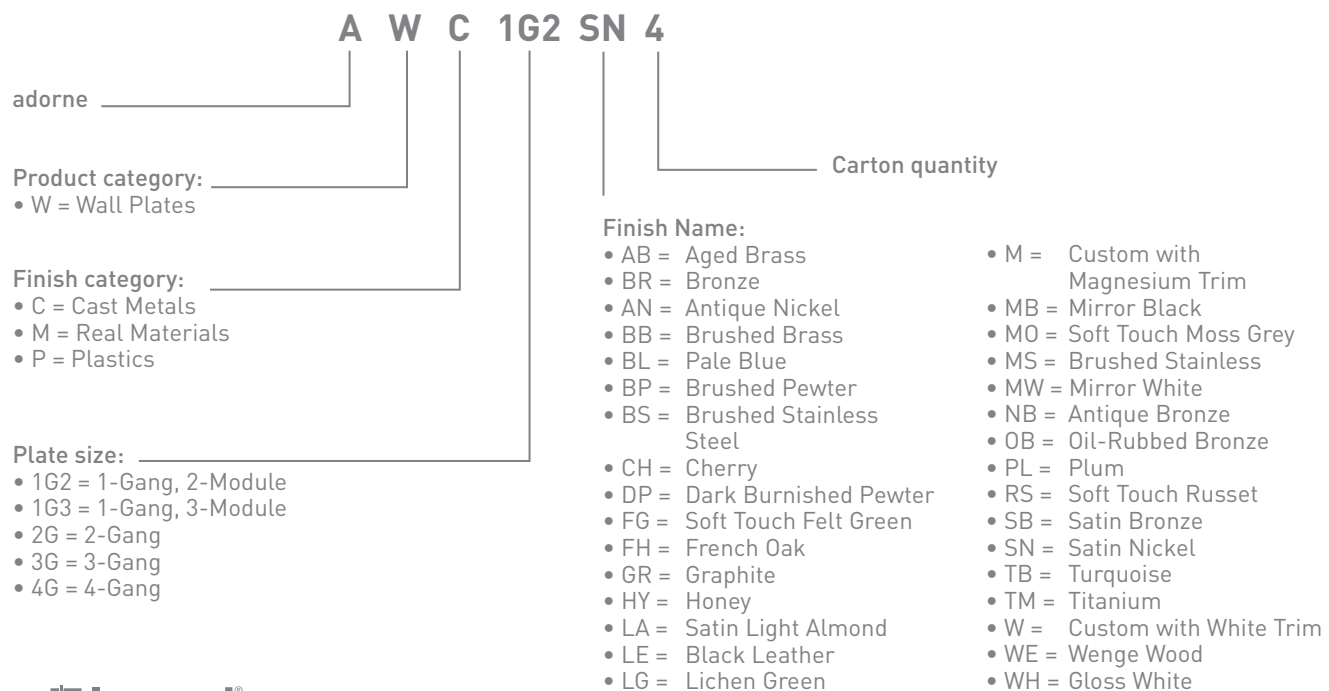

NAME	GANGS	PART NUMBER
Lichen Green 	1-Gang, 2-Module 2-Gang 3-Gang 4-Gang 1-Gang, 3-Module	AWP1G2LG6 AWP2GLG4 AWP3GLG4 AWP4GLG4 AWP1G3LG4
Pale Blue 	1-Gang, 2-Module 2-Gang 3-Gang 4-Gang 1-Gang, 3-Module	AWP1G2BL6 AWP2GBL4 AWP3GBL4 AWP4GBL4 AWP1G3BL4
Plum 	1-Gang, 2-Module 2-Gang 3-Gang 4-Gang 1-Gang, 3-Module	AWP1G2PL4 AWP2GPL4 AWP3GPL4 AWP4GPL4 AWP1G3PL4
Satin Light Almond 	1-Gang, 2-Module 2-Gang 3-Gang 4-Gang 1-Gang, 3-Module	AWP1G2LA6 AWP2GLA4 AWP3GLA4 AWP4GLA4 AWP1G3LA4
Soft Touch Felt Green 	1-Gang, 2-Module 2-Gang 3-Gang 4-Gang 1-Gang, 3-Module	AWP1G2FG6 AWP2GFG4 AWP3GFG4 AWP4GFG4 AWP1G3FG4

NAME	GANGS	PART NUMBER
Titanium 	1-Gang, 2-Module 2-Gang 3-Gang 4-Gang 1-Gang, 3-Module	AWP1G2TM6 AWP2GTM4 AWP3GTM4 AWP4GTM4 AWP1G3TM4
Turquoise Blue 	1-Gang, 2-Module 2-Gang 3-Gang 4-Gang 1-Gang, 3-Module	AWP1G2TB4 AWP2GTB4 AWP3GTB4 AWP4GTB4 AWP1G3TB4

The adorne Collection features an intelligent part numbering structure to aid in product selection. Each character in the part number represents a specific product feature. All adorne part numbers begin with the letter A to indicate that they are part of the adorne collection.

Example for: Switches and Dimmers

Paddle Switch, 2-Module, 15A, Magnesium

Example for: Wall Plates

Satin Nickel 1-Gang, 2-Module Wall Plate

Example for: Outlets and Accessories

Tamper-Resistant Outlet, 15A, 2-Module